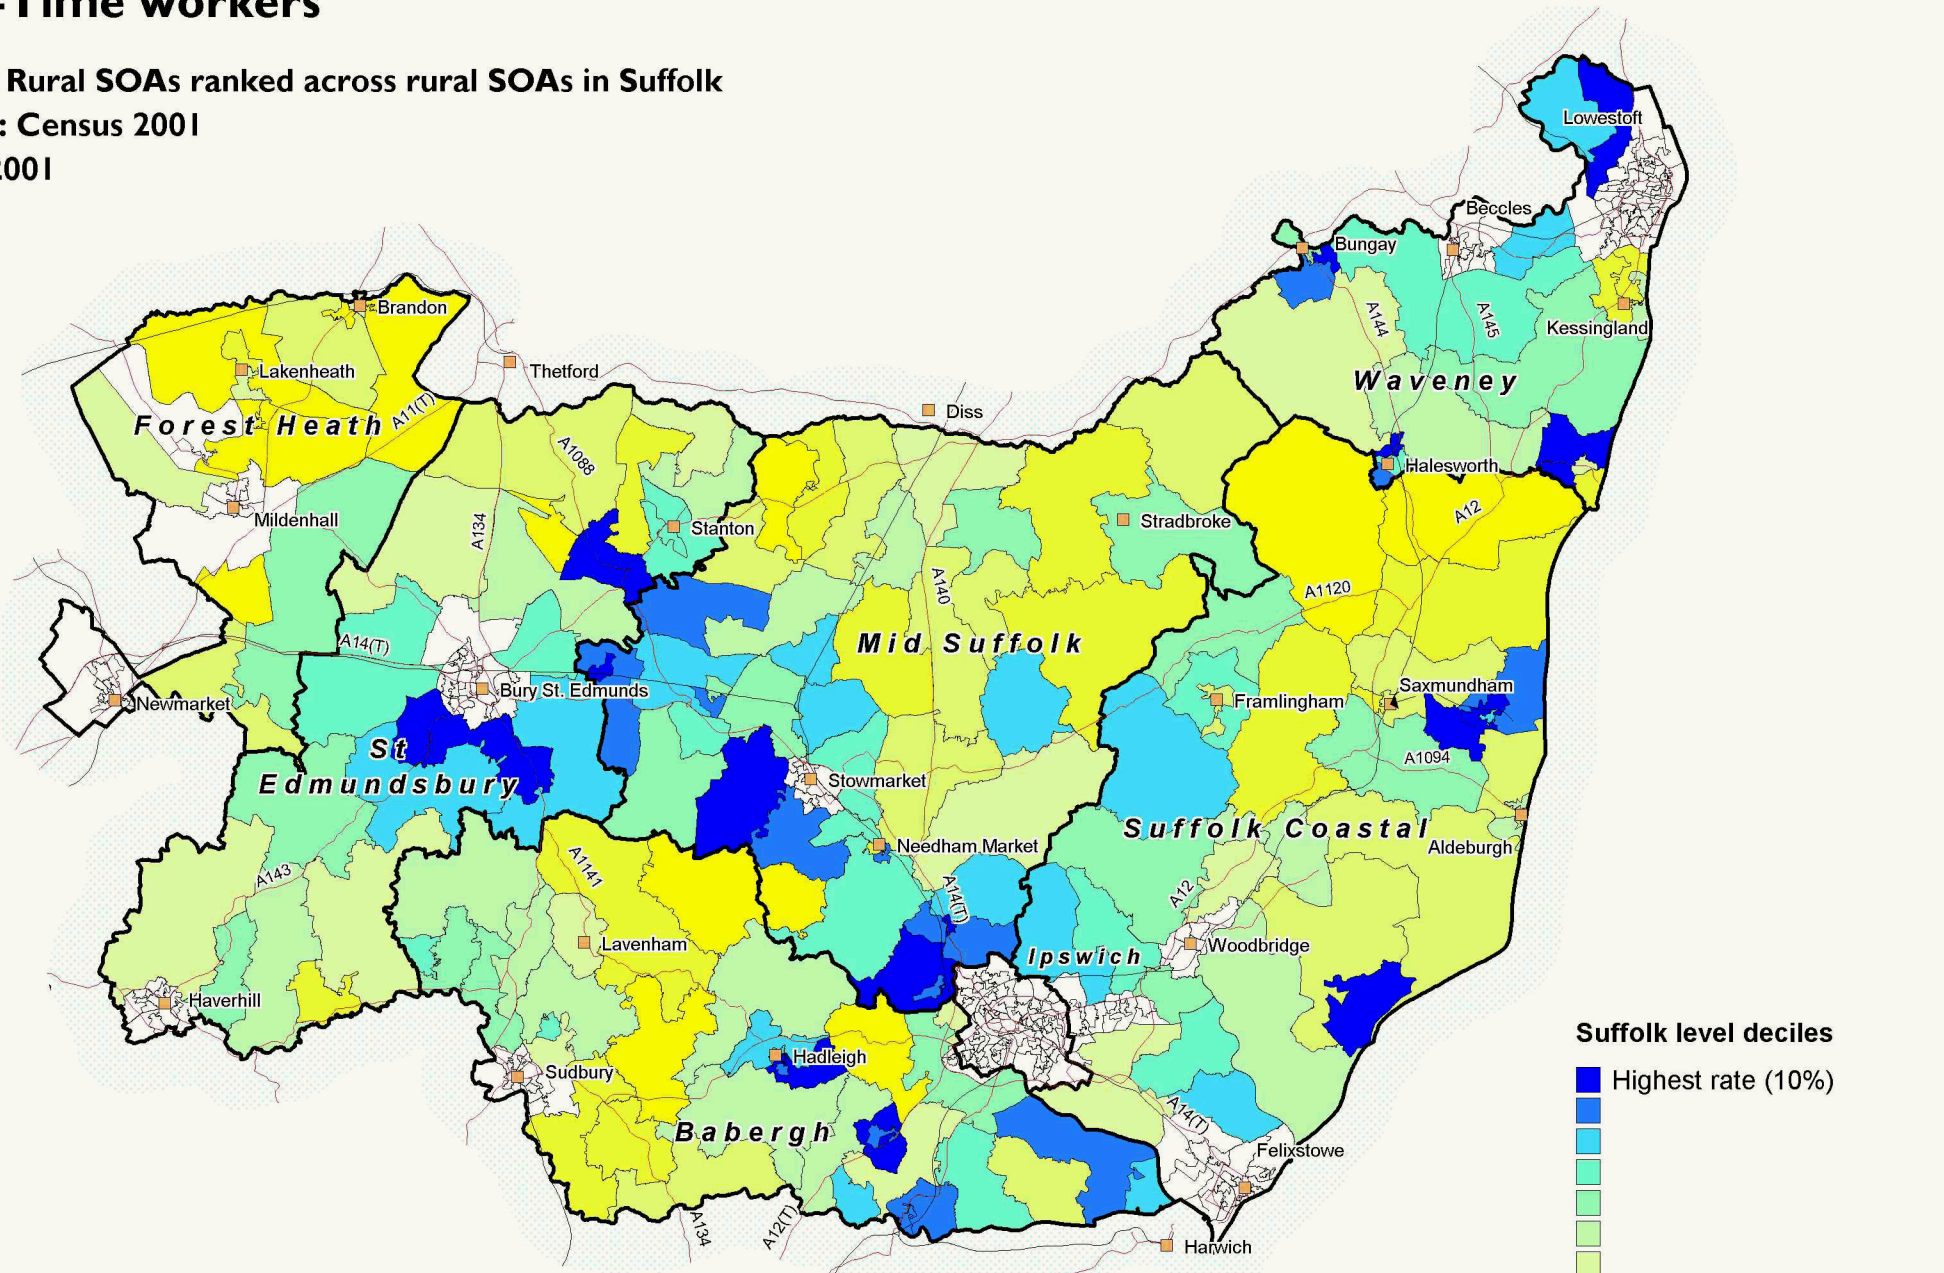

Part-Time workers

Suffolk Rural SOAs ranked across rural SOAs in Suffolk

Source: Census 2001

Date: 2001

SOAs are Super Output Areas, a statistical geography developed for the Census

Source: Census 2001. Crown copyright.

Suffolk County Council Licence 100023395

Crown copyright material is reproduced with permission of the controller of HMSO.

The colours on this map show 'Suffolk level deciles', based on the ranking of areas across Suffolk