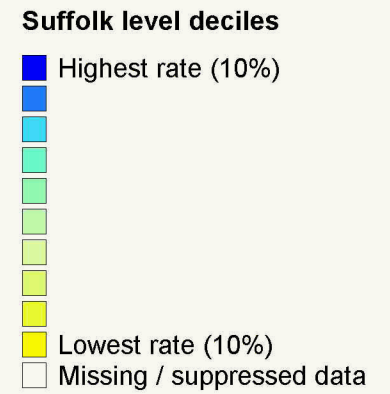

Part-Time workers

Suffolk Rural SOAs ranked across rural SOAs in Suffolk

Source: Census 2001

Date: 2001

SOAs are Super Output Areas, a statistical geography developed for the Census

Source: Census 2001. Crown copyright.