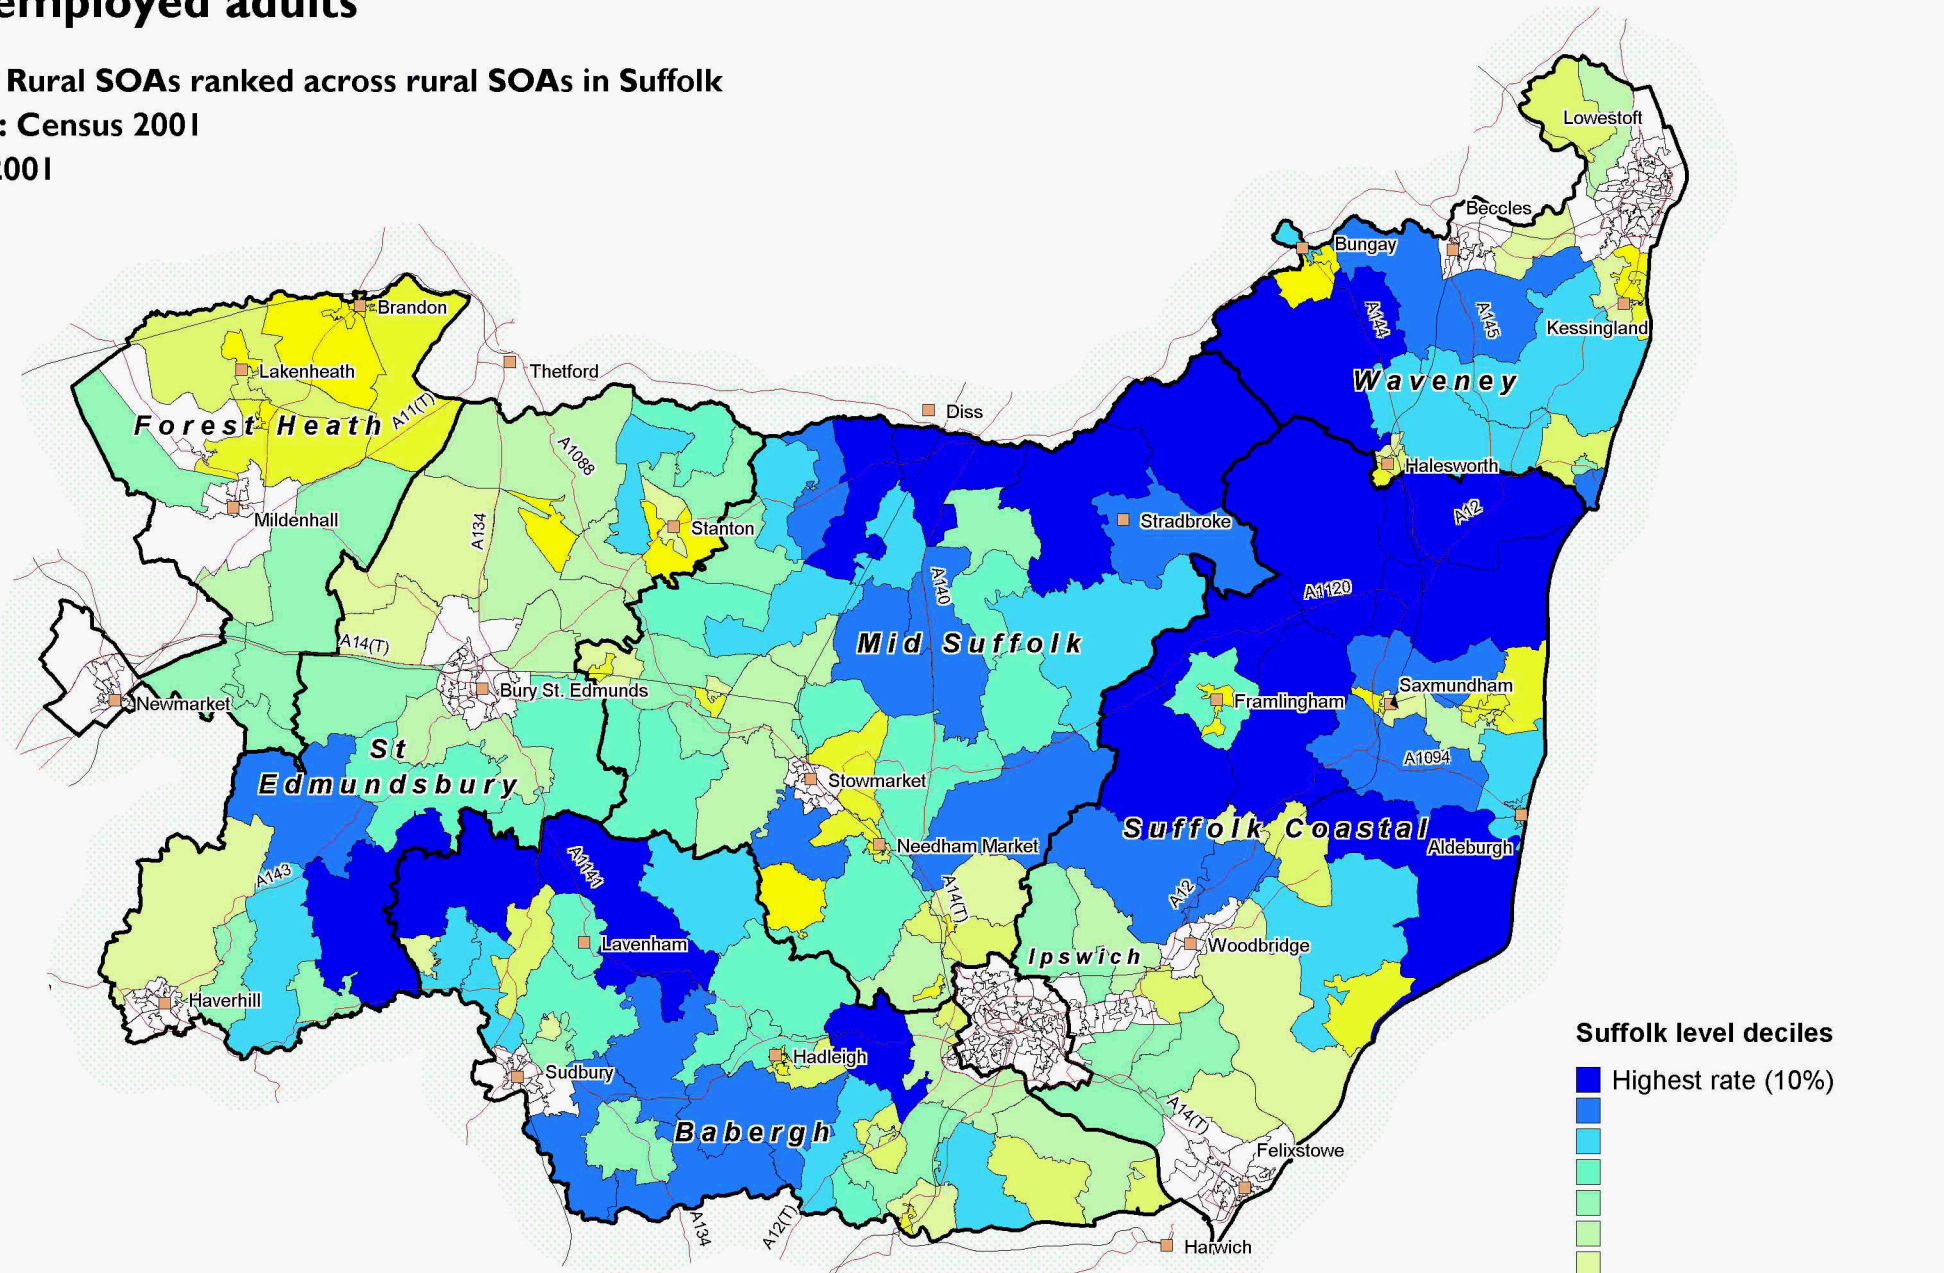

Self-employed adults

Suffolk Rural SOAs ranked across rural SOAs in Suffolk

Source: Census 2001

Date: 2001

SOAs are Super Output Areas, a statistical geography developed for the Census

Source: Census 2001. Crown copyright.

Suffolk County Council Licence 100023395

Crown copyright material is reproduced with permission of the controller of HMSO.

The colours on this map show 'Suffolk level deciles', based on the ranking of areas across Suffolk