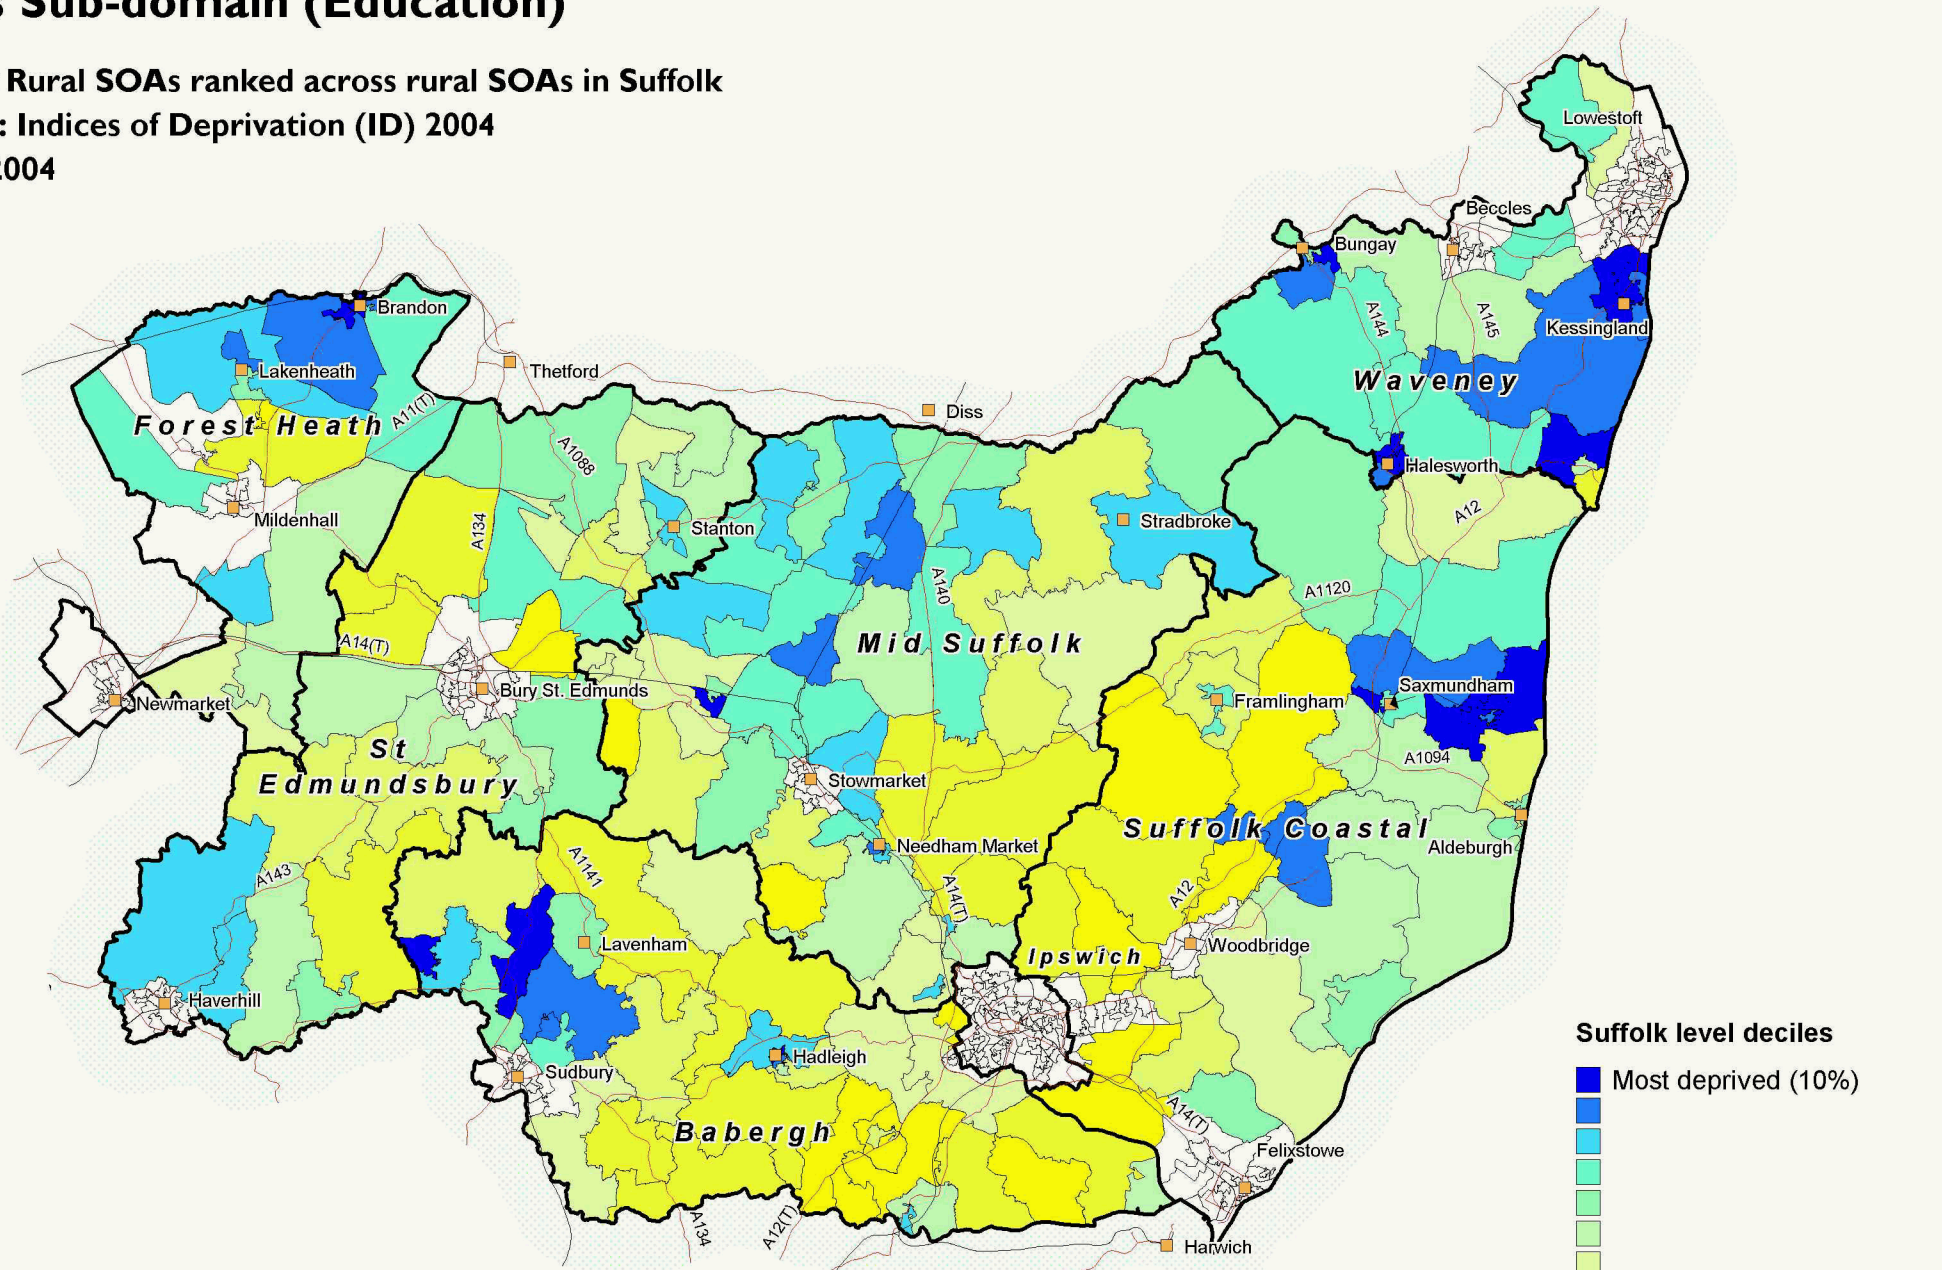

# Skills Sub-domain (Education)

Suffolk Rural SOAs ranked across rural SOAs in Suffolk

Source: Indices of Deprivation (ID) 2004

Date: 2004

Suffolk level deciles

Most deprived (10%)

Least deprived (10%)

Missing / suppressed data

SOAs are Super Output Areas, a statistical geography developed for the Census

Source: Indices of Deprivation (ID) 2004: ODPM. Crown copyright.

Suffolk County Council Licence 100023395

Crown copyright material is reproduced with permission of the controller of HMSO.

The colours on this map show 'Suffolk level deciles', based on the ranking of areas across Suffolk

Produced by Oxford Consultants for Social Inclusion, [www.oci.co.uk](http://www.oci.co.uk), September 2007