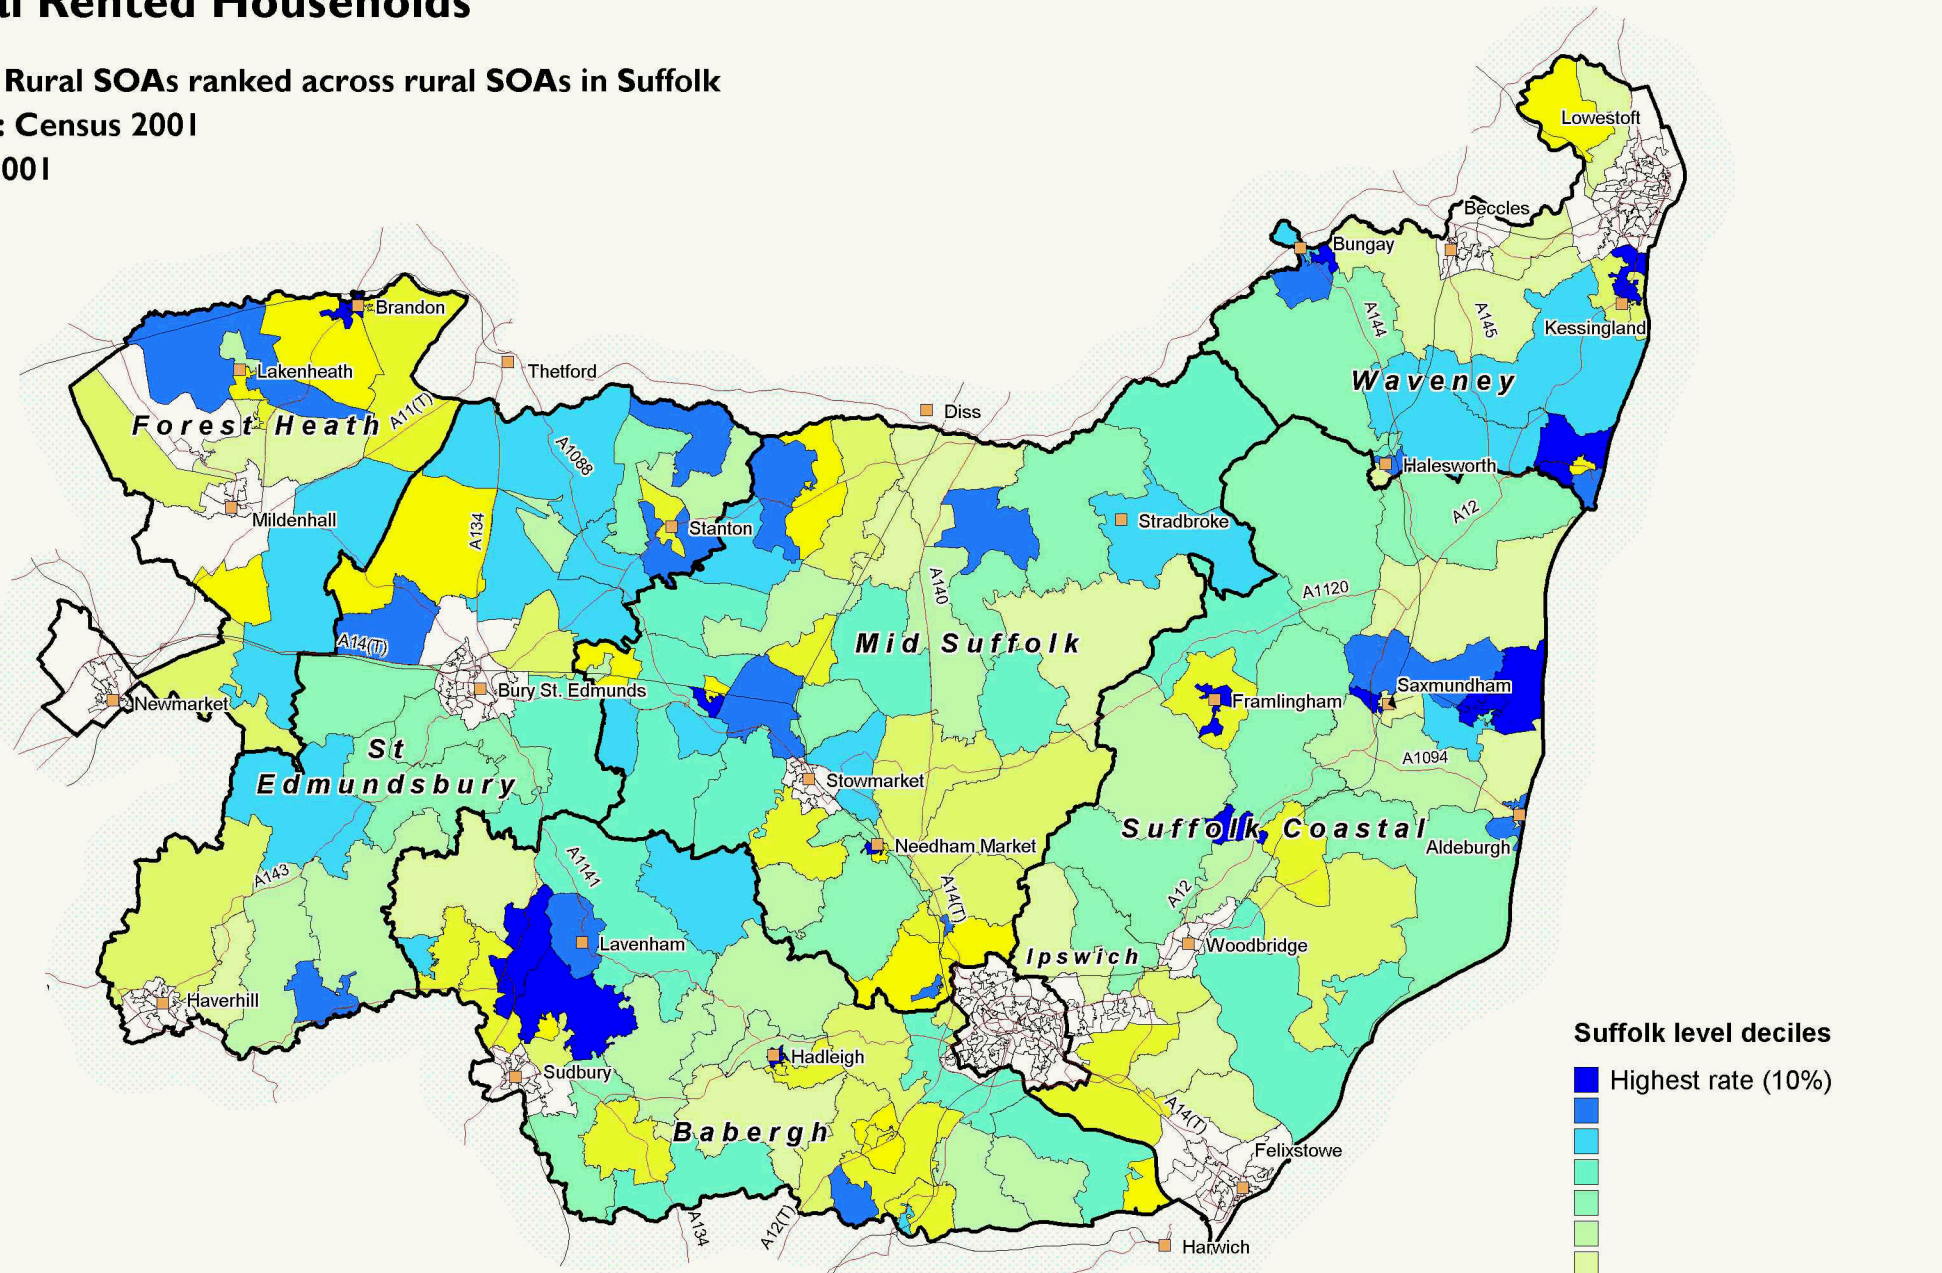

Social Rented Households

Suffolk Rural SOAs ranked across rural SOAs in Suffolk

Source: Census 2001

Date: 2001

SOAs are Super Output Areas, a statistical geography developed for the Census

Source: Census 2001. Crown copyright.

Suffolk County Council Licence 100023395

Crown copyright material is reproduced with permission of the controller of HMSO.

The colours on this map show 'Suffolk level deciles', based on the ranking of areas across Suffolk