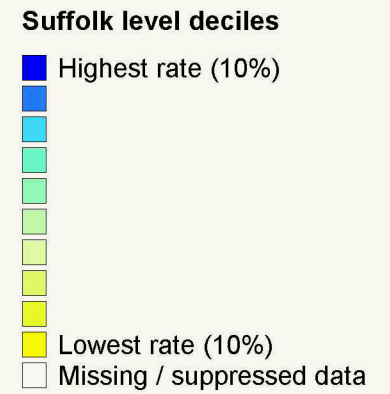

Social Rented Households

Suffolk Rural SOAs ranked across rural SOAs in Suffolk

Source: Census 2001

Date: 2001

SOAs are Super Output Areas, a statistical geography developed for the Census

Source: Census 2001. Crown copyright.