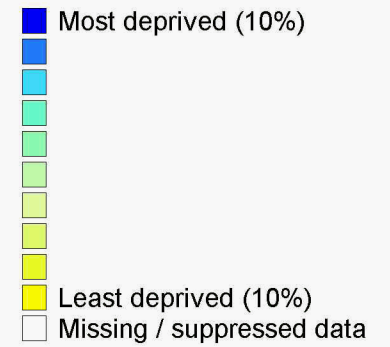

Wider Barriers to Housing Sub-domain

Suffolk Rural SOAs ranked across rural SOAs in Suffolk

Source: Indices of Deprivation (ID) 2004

Date: 2004

Suffolk level deciles

SOAs are Super Output Areas, a statistical geography developed for the Census

Source: Indices of Deprivation (ID) 2004: ODPM. Crown copyright.

Suffolk County Council Licence 100023395

Crown copyright material is reproduced with permission of the controller of HMSO.

The colours on this map show 'Suffolk level deciles', based on the ranking of areas across Suffolk