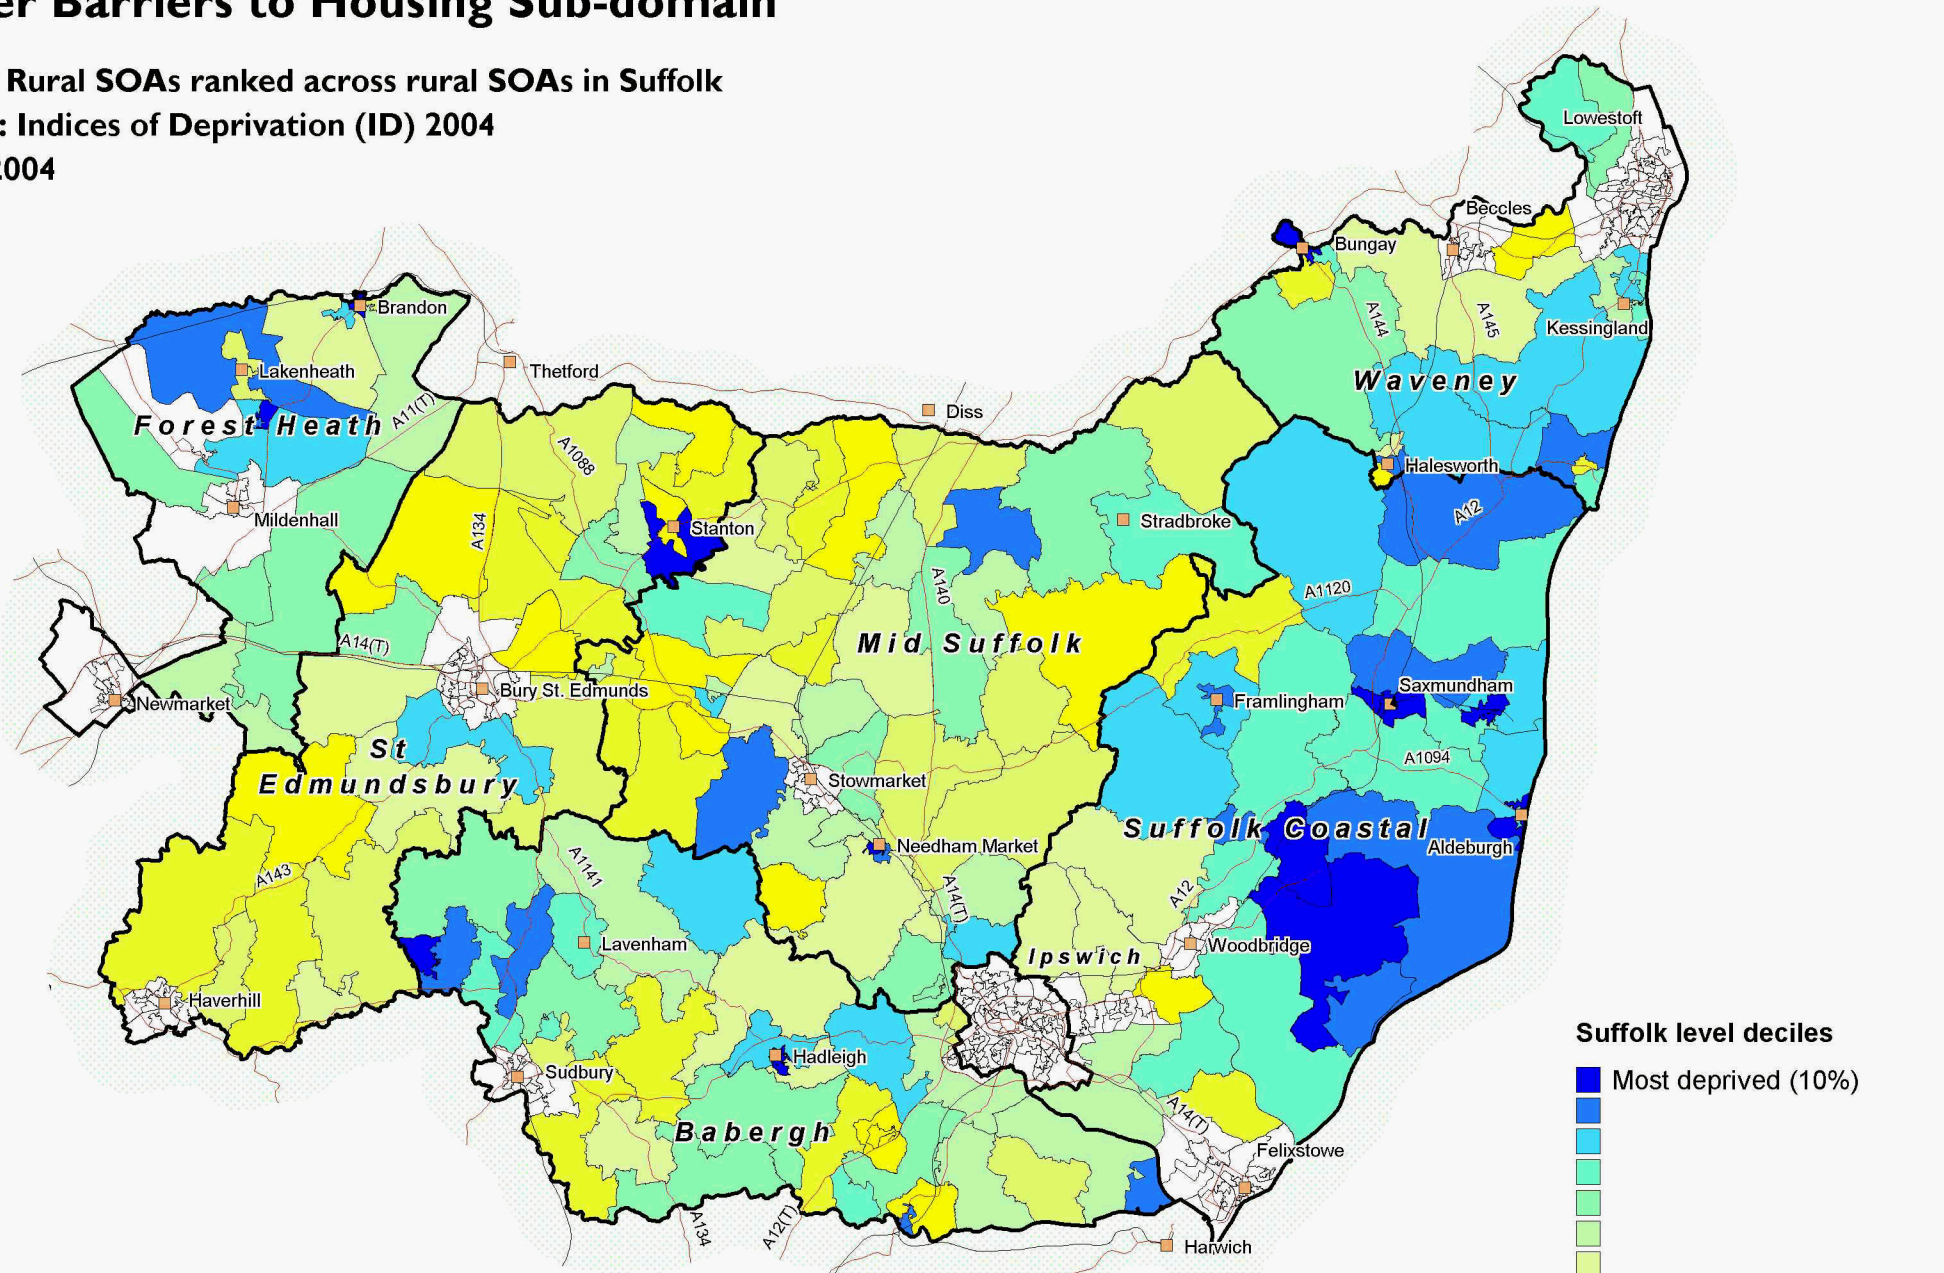

Wider Barriers to Housing Sub-domain

Suffolk Rural SOAs ranked across rural SOAs in Suffolk

Source: Indices of Deprivation (ID) 2004

Date: 2004

Suffolk level deciles

SOAs are Super Output Areas, a statistical geography developed for the Census

Source: Indices of Deprivation (ID) 2004: ODPM. Crown copyright.

Suffolk County Council Licence 100023395

Crown copyright material is reproduced with permission of the controller of HMSO.

The colours on this map show 'Suffolk level deciles', based on the ranking of areas across Suffolk