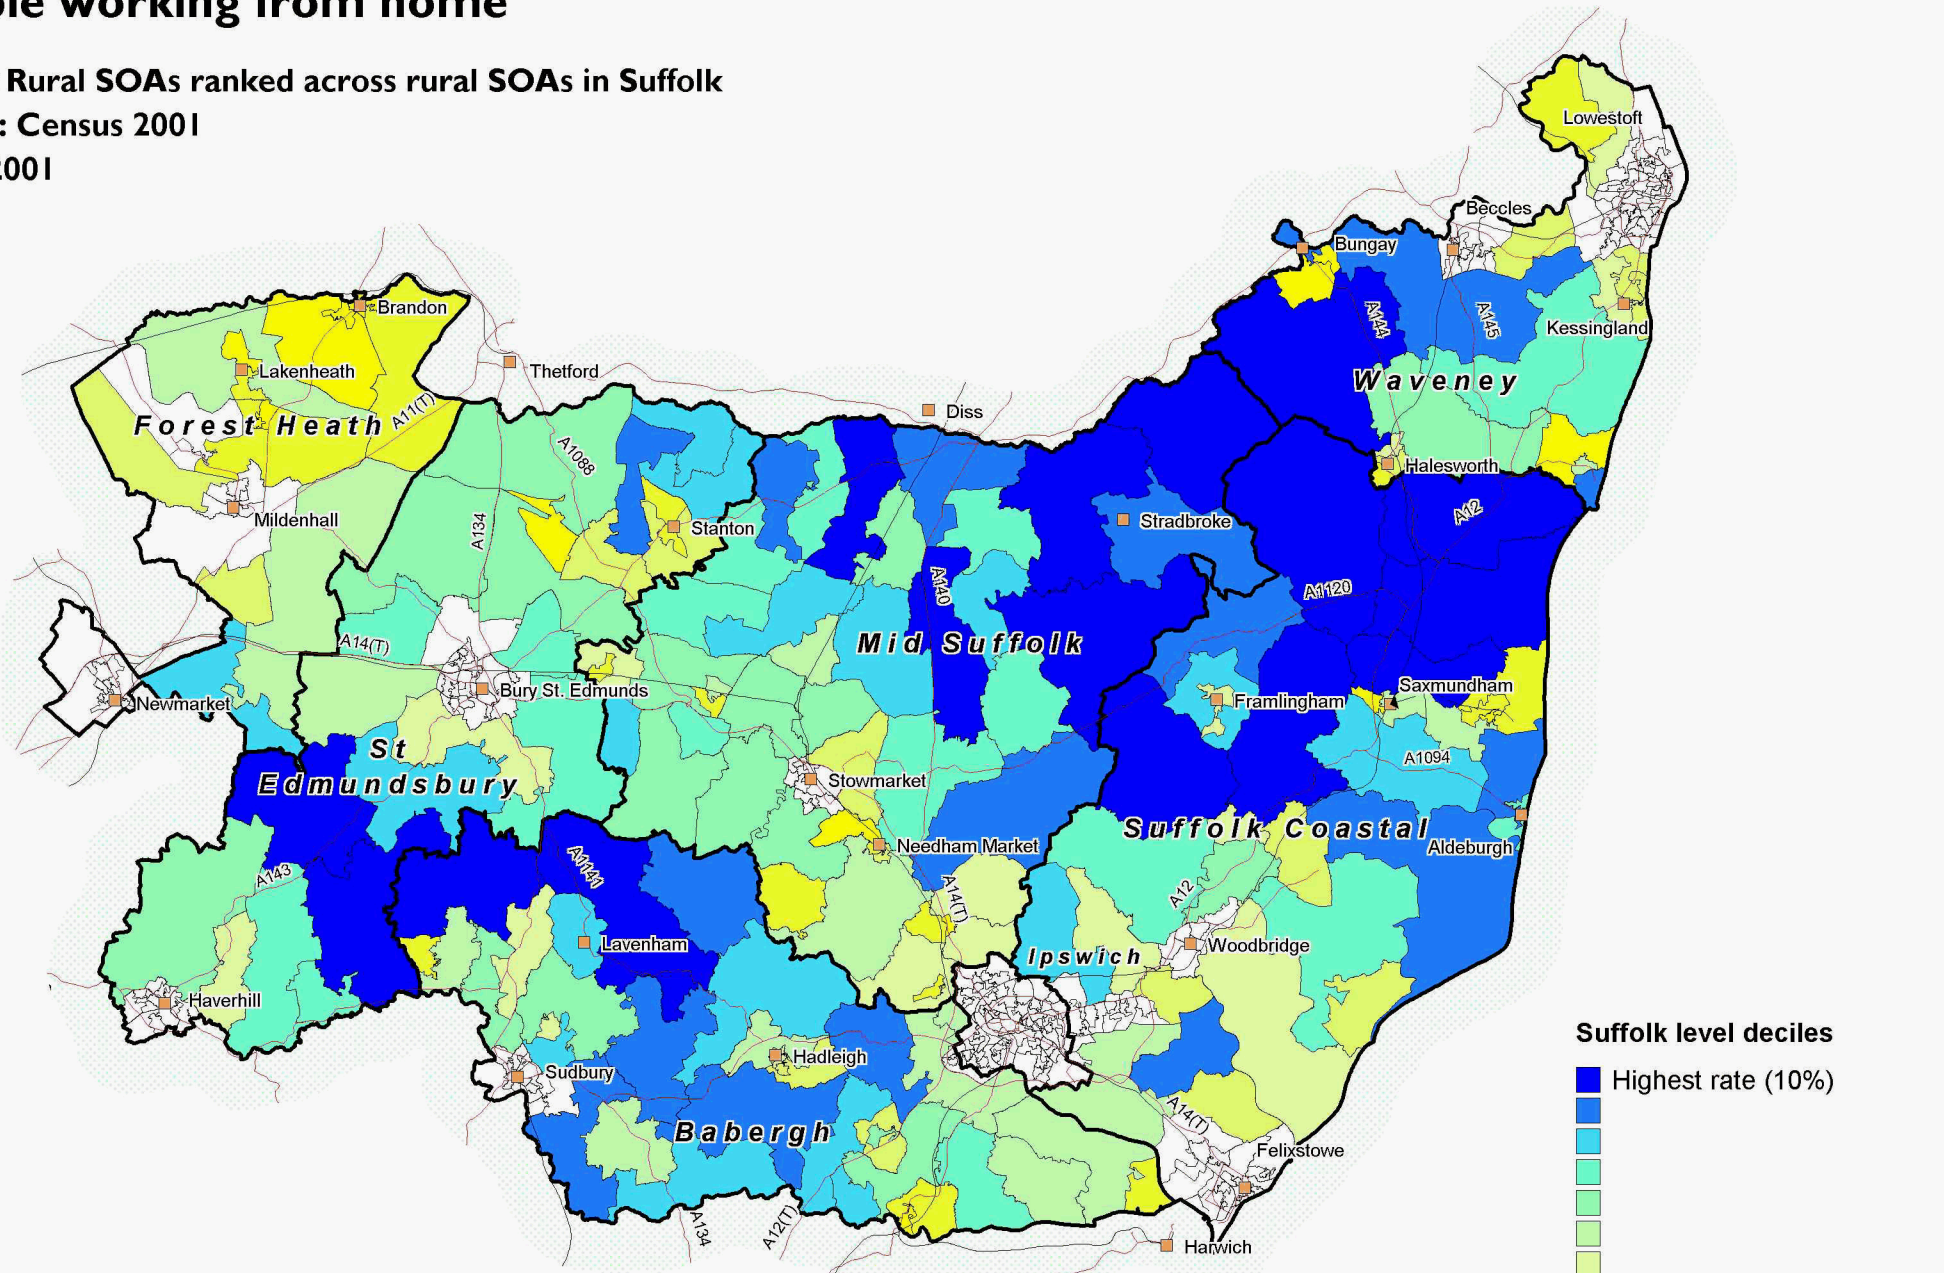

# People working from home

Suffolk Rural SOAs ranked across rural SOAs in Suffolk

Source: Census 2001

Date: 2001

SOAs are Super Output Areas, a statistical geography developed for the Census  
 Source: Census 2001. Crown copyright.  
 Suffolk County Council Licence 100023395  
 Crown copyright material is reproduced with permission of the controller of HMSO.  
 The colours on this map show 'Suffolk level deciles', based on the ranking of areas across Suffolk  
 Produced by Oxford Consultants for Social Inclusion, [www.oci.co.uk](http://www.oci.co.uk), September 2007