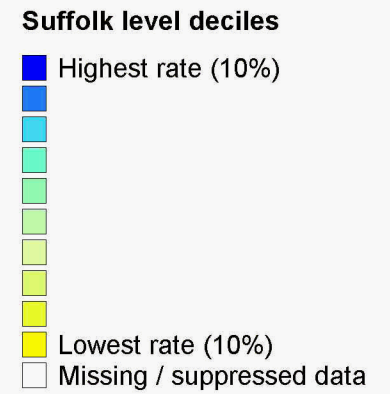

# People working from home

Suffolk Rural SOAs ranked across rural SOAs in Suffolk

Source: Census 2001

Date: 2001

SOAs are Super Output Areas, a statistical geography developed for the Census  
 Source: Census 2001. Crown copyright.  
 Suffolk County Council Licence 100023395  
 Crown copyright material is reproduced with permission of the controller of HMSO.  
 The colours on this map show 'Suffolk level deciles', based on the ranking of areas across Suffolk  
 Produced by Oxford Consultants for Social Inclusion, [www.oci.co.uk](http://www.oci.co.uk), September 2007