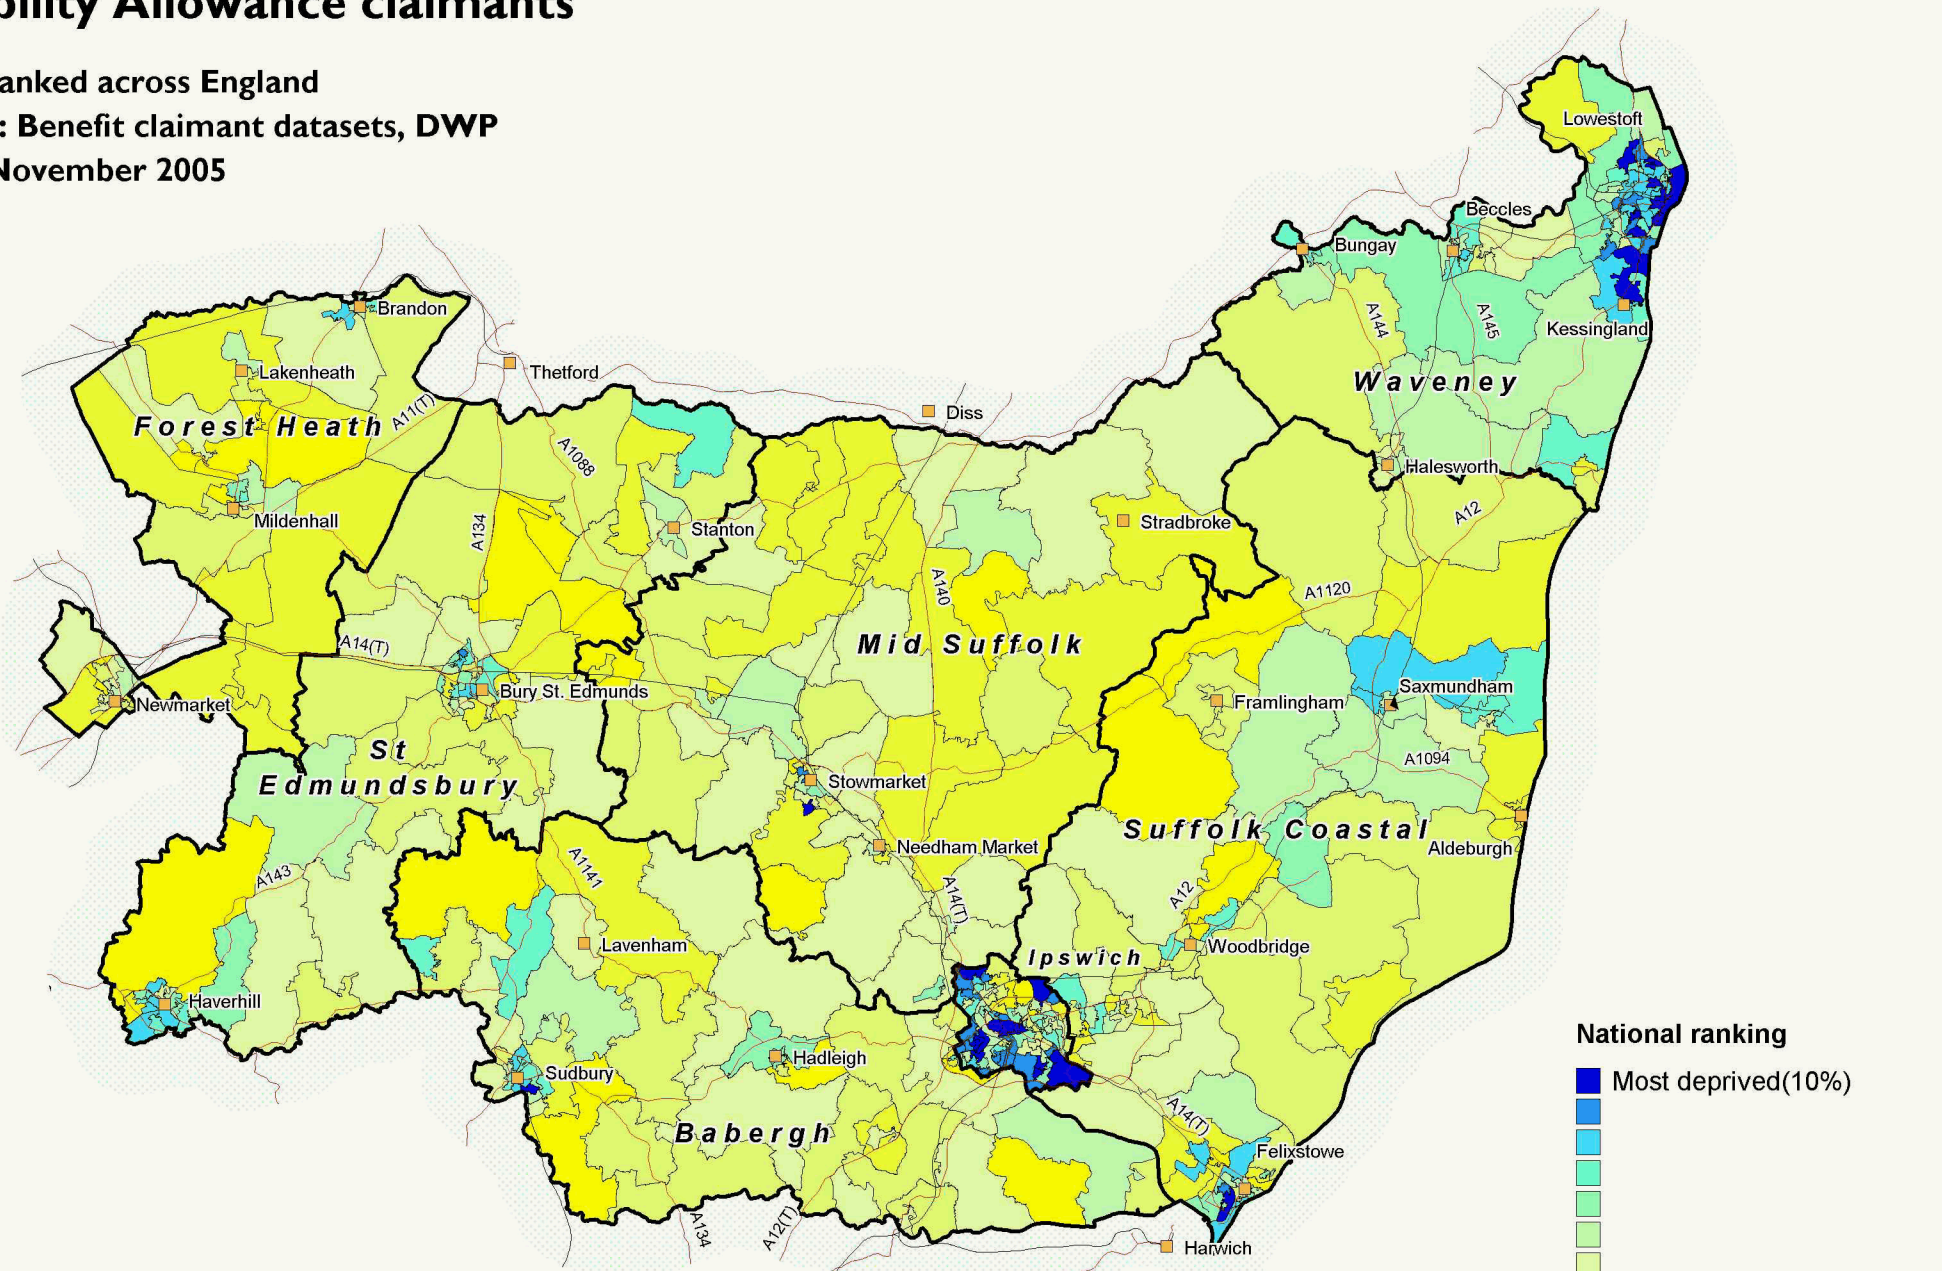

Disability Allowance claimants

SOA ranked across England

Source: Benefit claimant datasets, DWP

Date: November 2005

SOA are Output Areas, a statistical geography developed for the Census

Source: Department of Work and Pensions. Crown Copyright.

Suffolk County Council Licence 100023395

Crown copyright material is reproduced with permission of the controller of HMSO.

The colours on this map show Suffolk deciles based on the ranking of areas across England