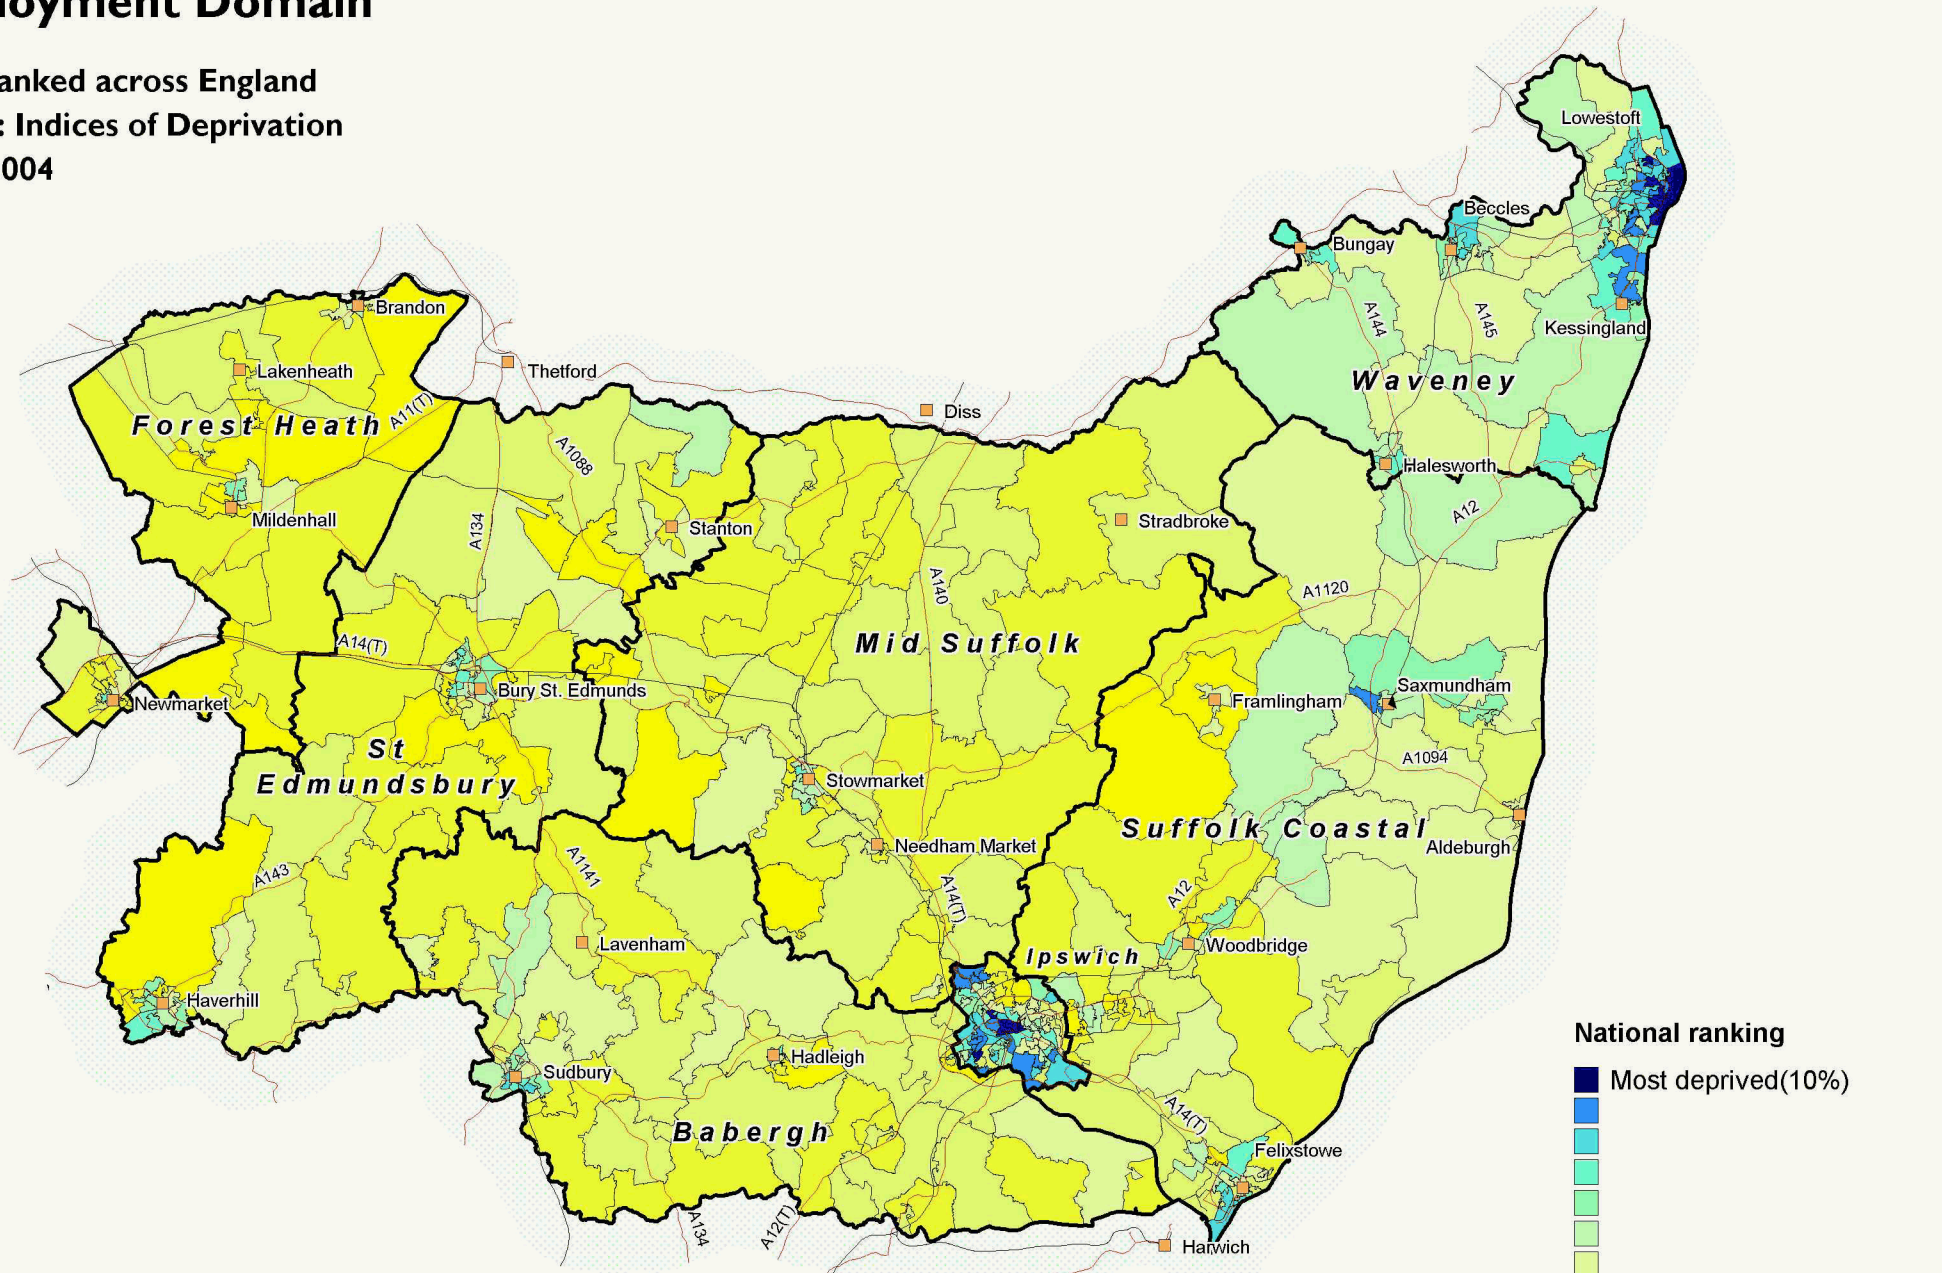

Employment Domain

SOA ranked across England

Source: Indices of Deprivation

Date: 2004

SOA are Output Areas, a statistical geography developed for the Census
 Source: Office of deputy Prime Minister. Crown copyright.
 Suffolk County Council Licence 100023395
 Crown copyright material is reproduced with permission of the controller of HMSO.
 The colours on this map show Suffolk deciles based on the ranking of areas across England
 Produced by Oxford Consultants for Social Inclusion, www.oci.co.uk, November 2007