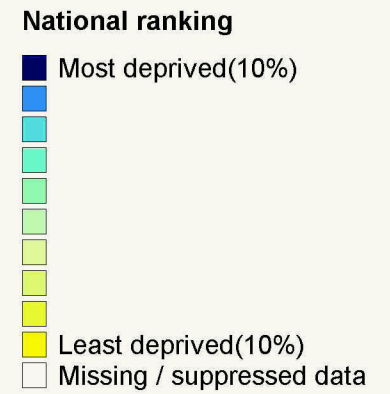

Employment Domain

SOA ranked across England

Source: Indices of Deprivation

Date: 2004

SOA are Output Areas, a statistical geography developed for the Census
 Source: Office of deputy Prime Minister. Crown copyright.
 Suffolk County Council Licence 100023395
 Crown copyright material is reproduced with permission of the controller of HMSO.
 The colours on this map show Suffolk deciles based on the ranking of areas across England
 Produced by Oxford Consultants for Social Inclusion, www.oci.co.uk, November 2007