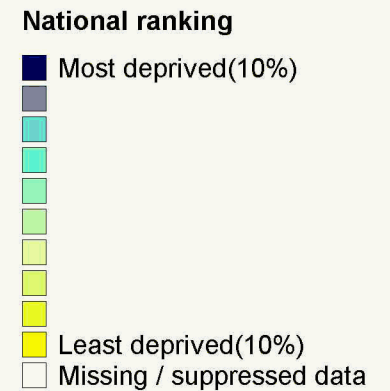

Wider Barriers to Housing Sub-domain

SOA ranked across England

Source: Indices of Deprivation

Date: 2004

SOA are Output Areas, a statistical geography developed for the Census
 Source: Office of deputy Prime Minister. Crown copyright.
 Suffolk County Council Licence 100023395
 Crown copyright material is reproduced with permission of the controller of HMSO.
 The colours on this map show Suffolk deciles based on the ranking of areas across England
 Produced by Oxford Consultants for Social Inclusion, www.oci.co.uk, November 2007