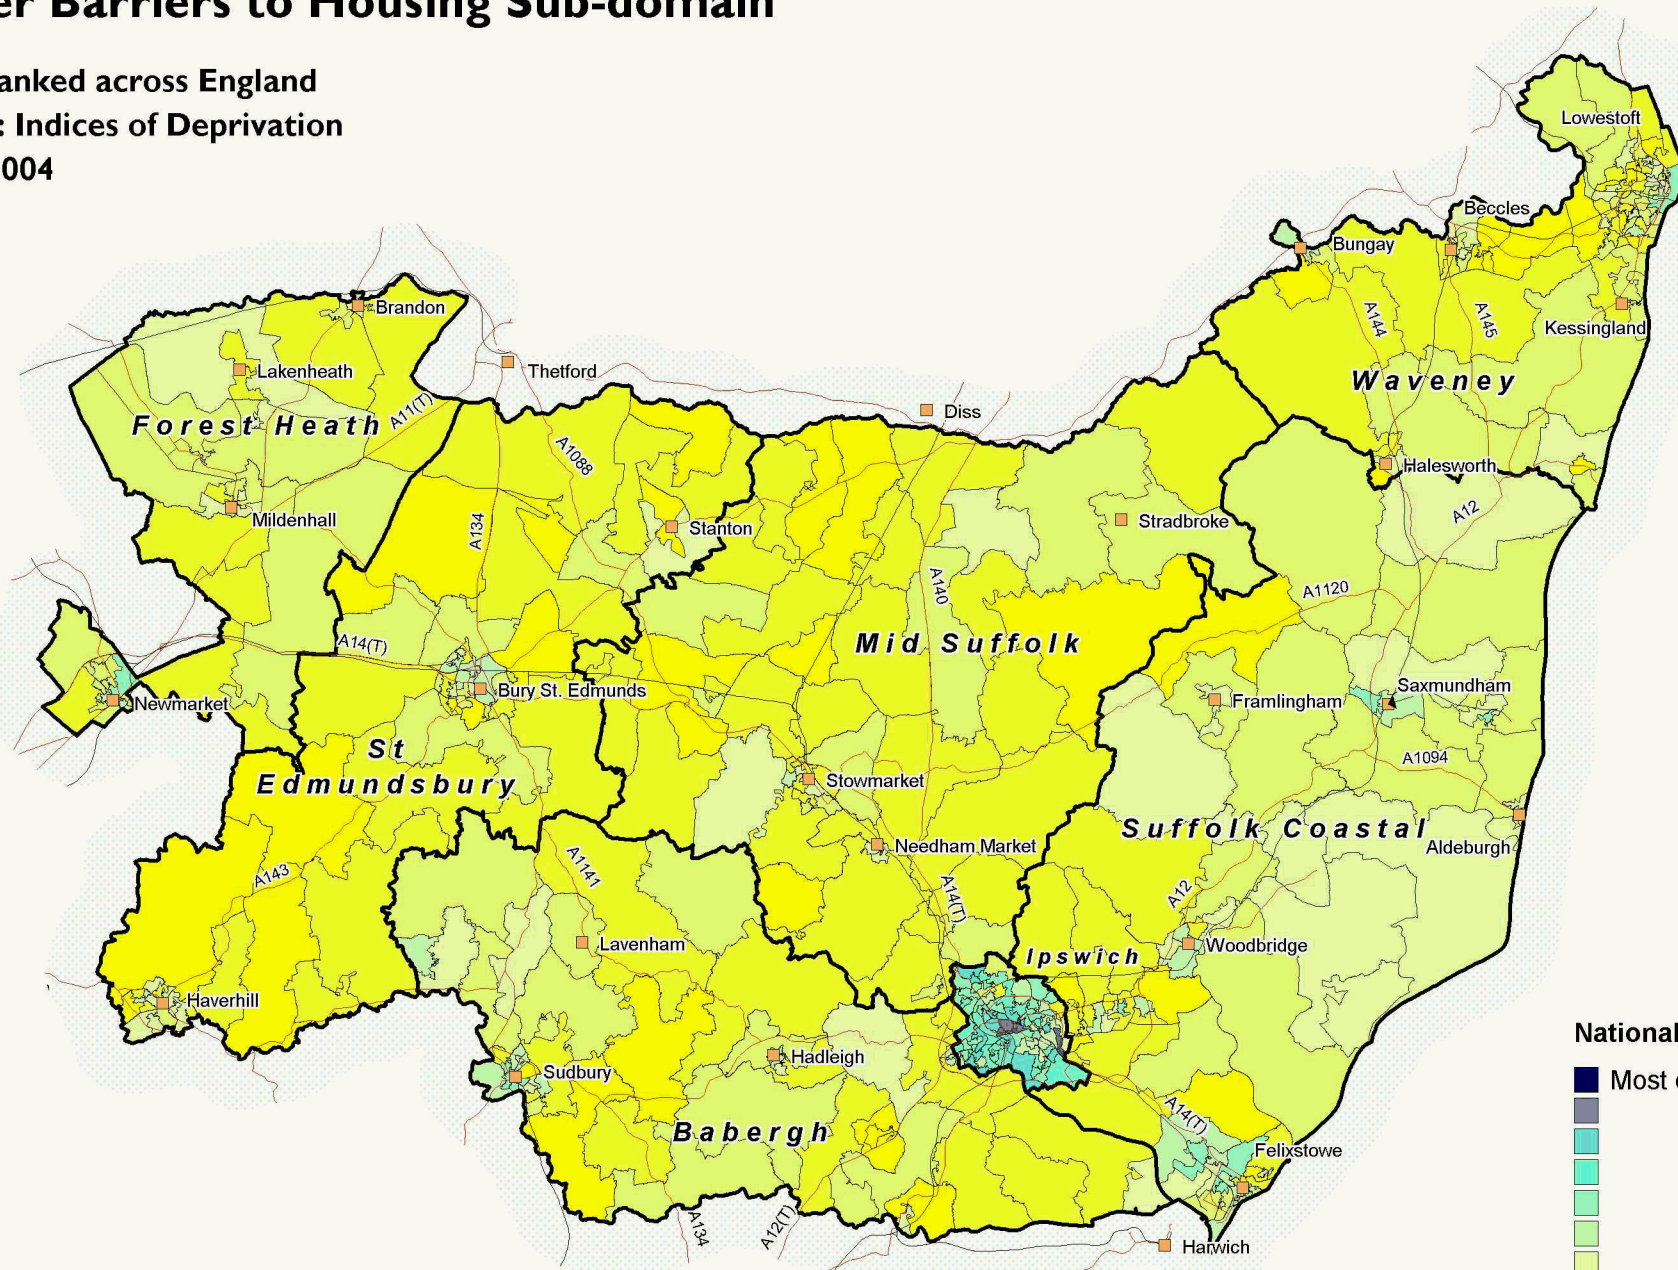

Wider Barriers to Housing Sub-domain

SOA ranked across England

Source: Indices of Deprivation

Date: 2004

SOA are Output Areas, a statistical geography developed for the Census
 Source: Office of deputy Prime Minister. Crown copyright.
 Suffolk County Council Licence 100023395
 Crown copyright material is reproduced with permission of the controller of HMSO.
 The colours on this map show Suffolk deciles based on the ranking of areas across England
 Produced by Oxford Consultants for Social Inclusion, www.oci.co.uk, November 2007