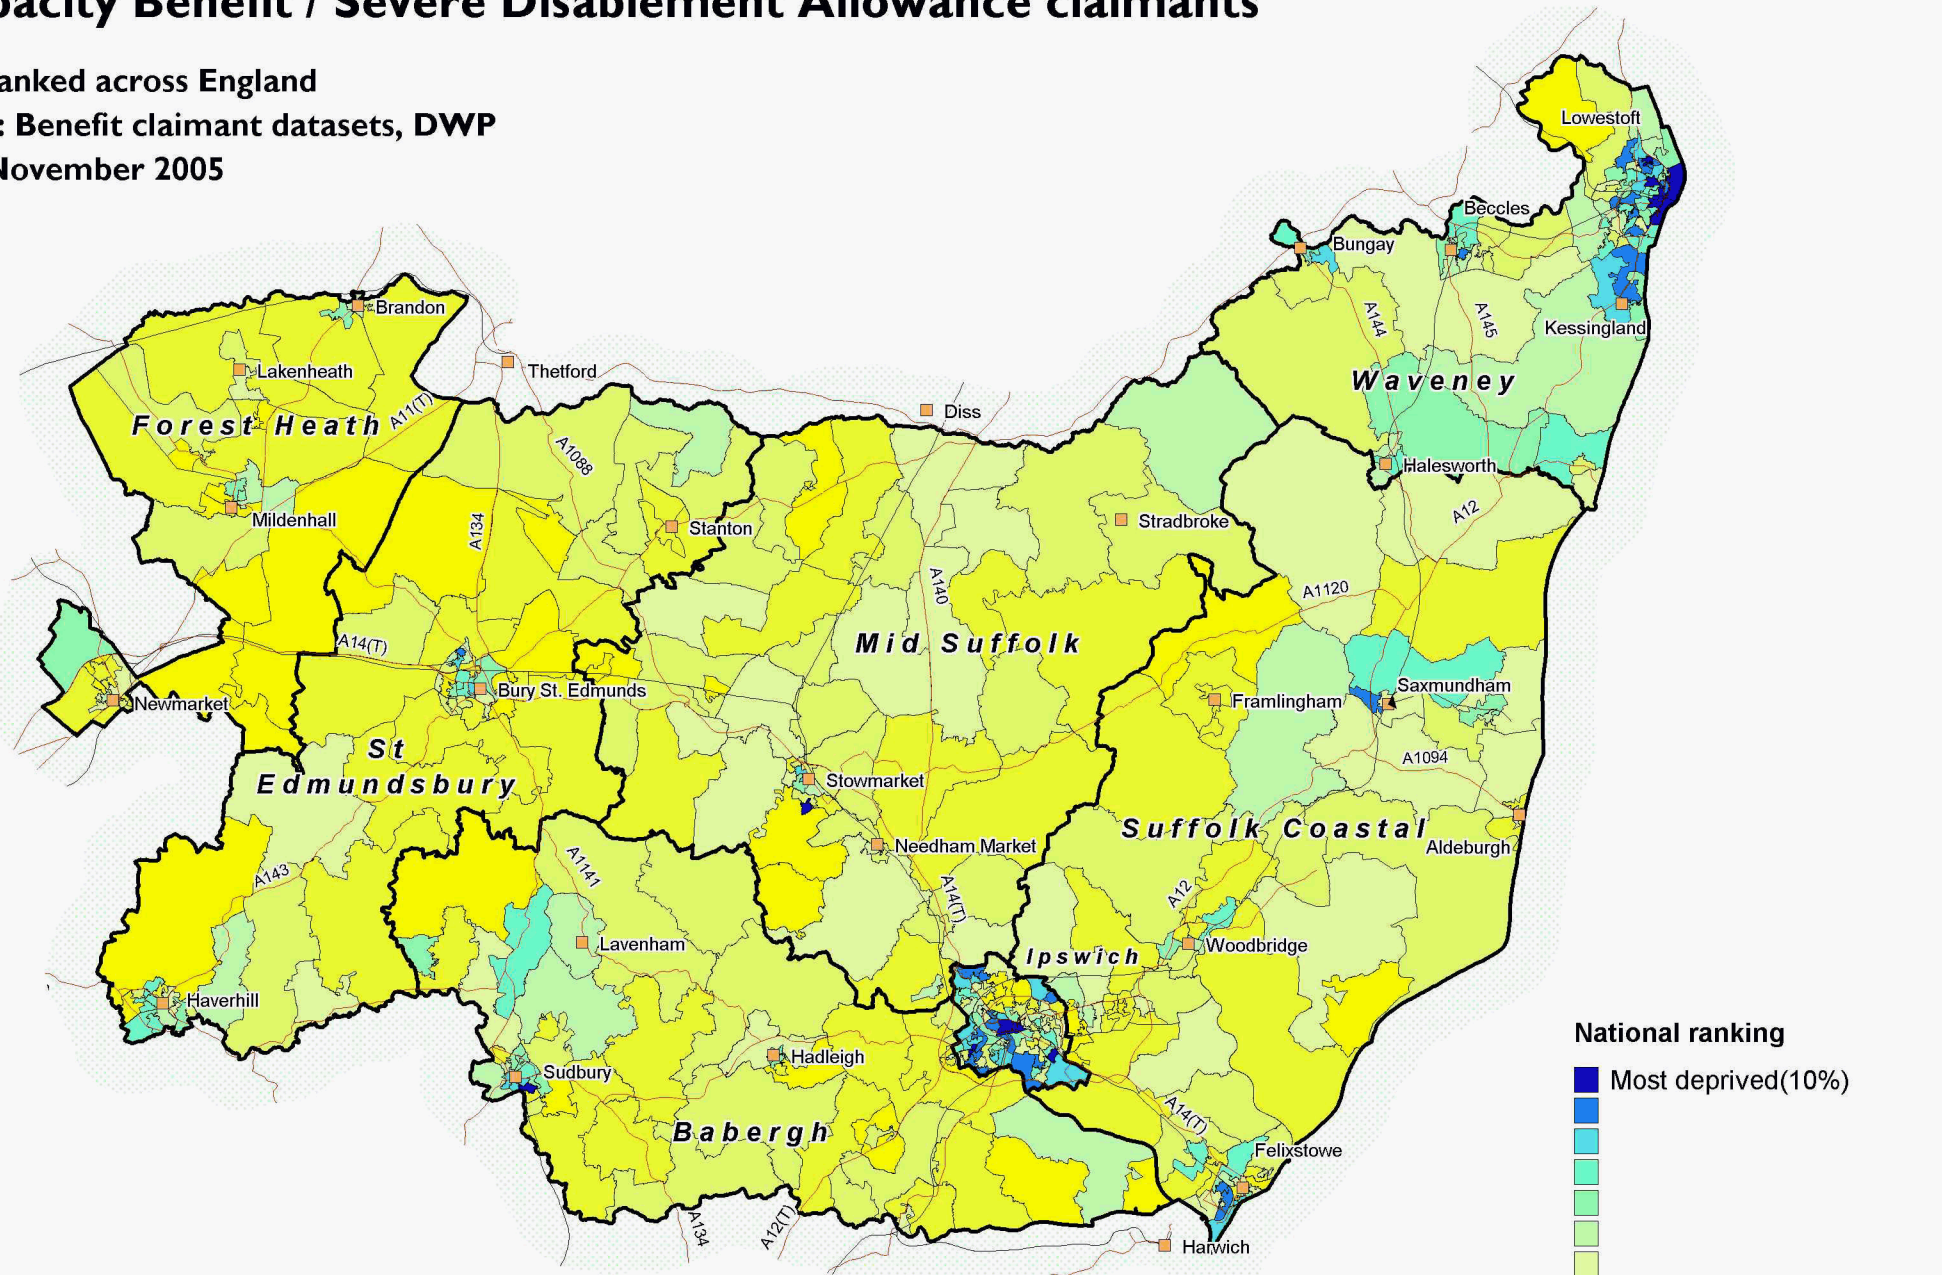

Incapacity Benefit / Severe Disablement Allowance claimants

SOA ranked across England

Source: Benefit claimant datasets, DWP

Date: November 2005

SOA are Output Areas, a statistical geography developed for the Census

Source: Department of Work and Pensions. Crown Copyright.

Suffolk County Council Licence 100023395

Crown copyright material is reproduced with permission of the controller of HMSO.

The colours on this map show Suffolk deciles based on the ranking of areas across England