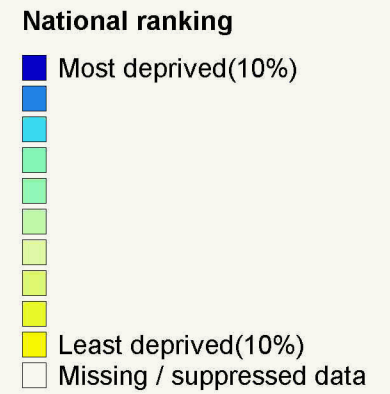

Jobseekers Allowance claimants

SOA ranked across England

Source: Benefit claimant datasets, DWP

Date: August 2005

SOA are Output Areas, a statistical geography developed for the Census
 Source: Department of Work and Pensions. Crown Copyright.
 Suffolk County Council Licence 100023395
 Crown copyright material is reproduced with permission of the controller of HMSO.
 The colours on this map show Suffolk deciles based on the ranking of areas across England
 Produced by Oxford Consultants for Social Inclusion, www.oci.co.uk, November 2007