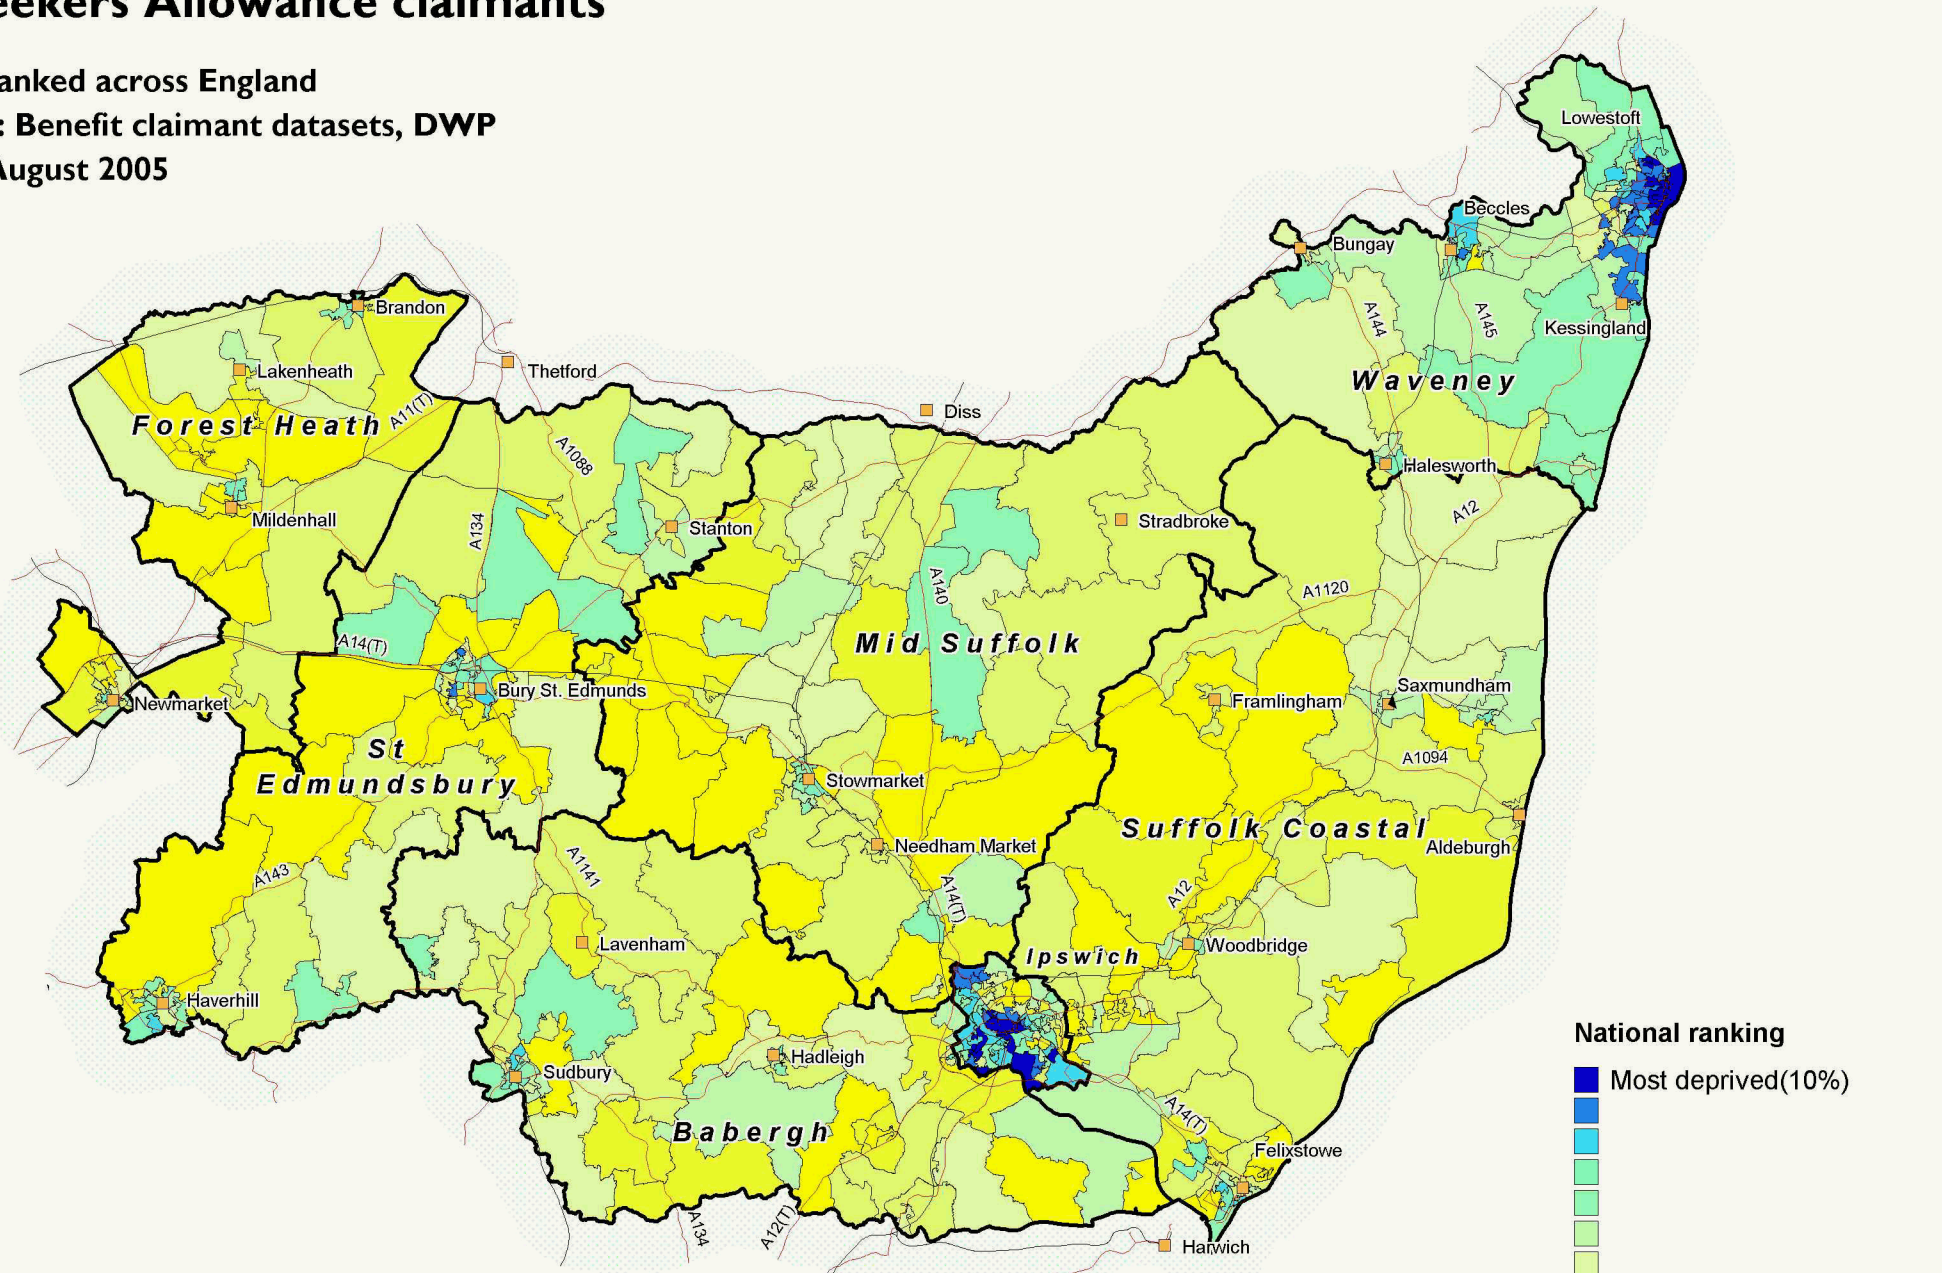

Jobseekers Allowance claimants

SOA ranked across England

Source: Benefit claimant datasets, DWP

Date: August 2005

SOA are Output Areas, a statistical geography developed for the Census
 Source: Department of Work and Pensions. Crown Copyright.
 Suffolk County Council Licence 100023395
 Crown copyright material is reproduced with permission of the controller of HMSO.
 The colours on this map show Suffolk deciles based on the ranking of areas across England
 Produced by Oxford Consultants for Social Inclusion, www.oci.co.uk, November 2007