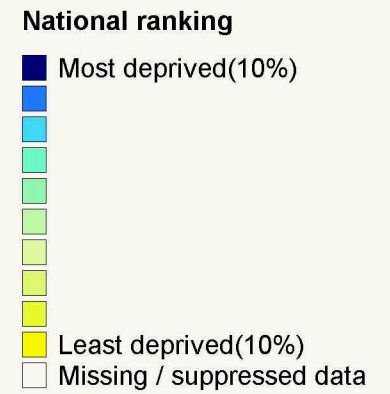

# Indoors Living Environment Sub-domain

SOA ranked across England

Source: Indices of Deprivation

Date: 2004

SOA are Output Areas, a statistical geography developed for the Census  
 Source: Office of deputy Prime Minister. Crown copyright.  
 Suffolk County Council Licence 100023395  
 Crown copyright material is reproduced with permission of the controller of HMSO.  
 The colours on this map show Suffolk deciles based on the ranking of areas across England  
 Produced by Oxford Consultants for Social Inclusion, [www.oci.co.uk](http://www.oci.co.uk), November 2007