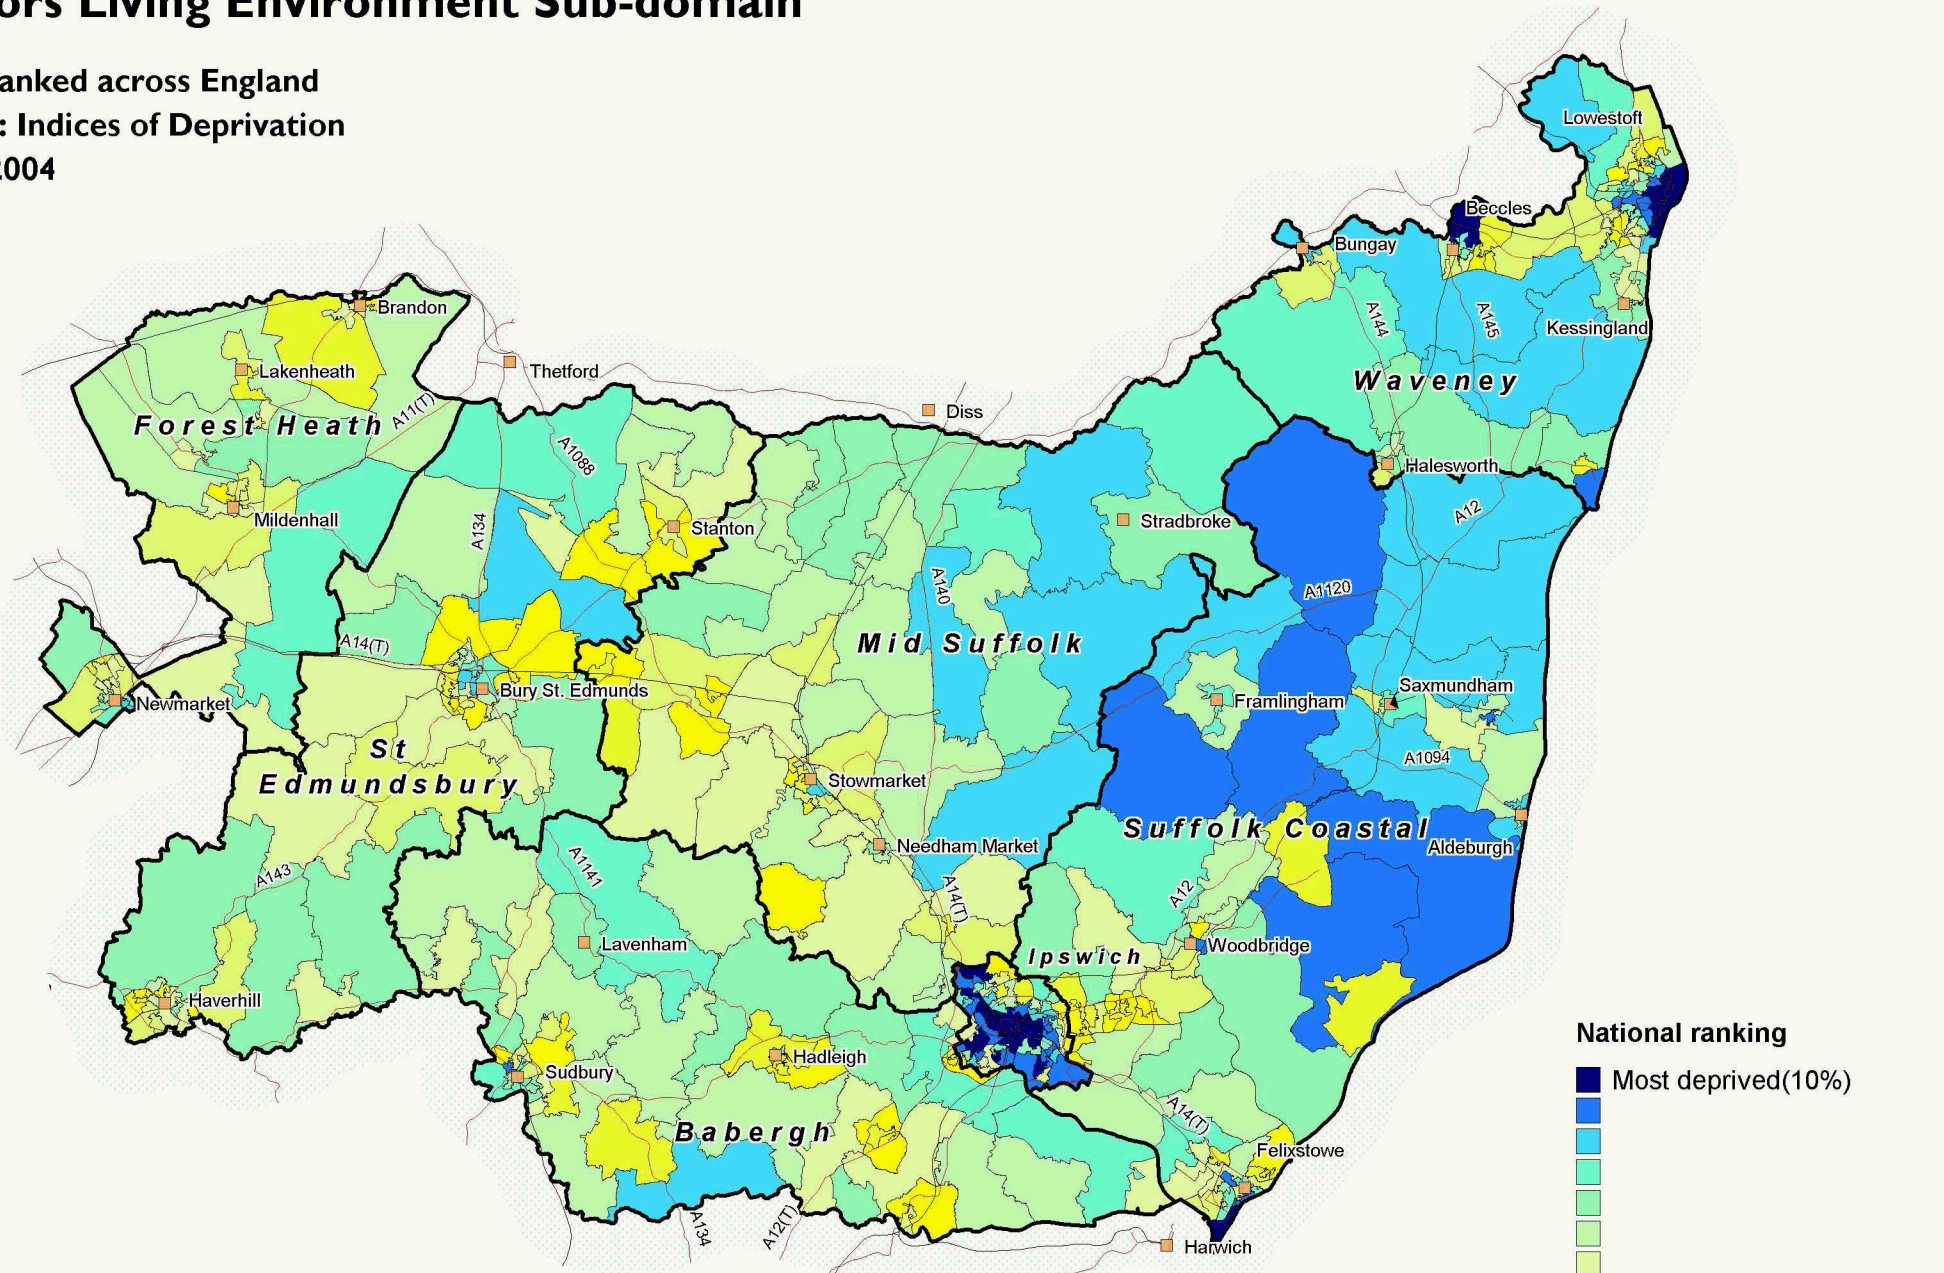

# Indoors Living Environment Sub-domain

SOA ranked across England

Source: Indices of Deprivation

Date: 2004

SOA are Output Areas, a statistical geography developed for the Census  
 Source: Office of deputy Prime Minister. Crown copyright.  
 Suffolk County Council Licence 100023395  
 Crown copyright material is reproduced with permission of the controller of HMSO.  
 The colours on this map show Suffolk deciles based on the ranking of areas across England  
 Produced by Oxford Consultants for Social Inclusion, [www.oci.co.uk](http://www.oci.co.uk), November 2007