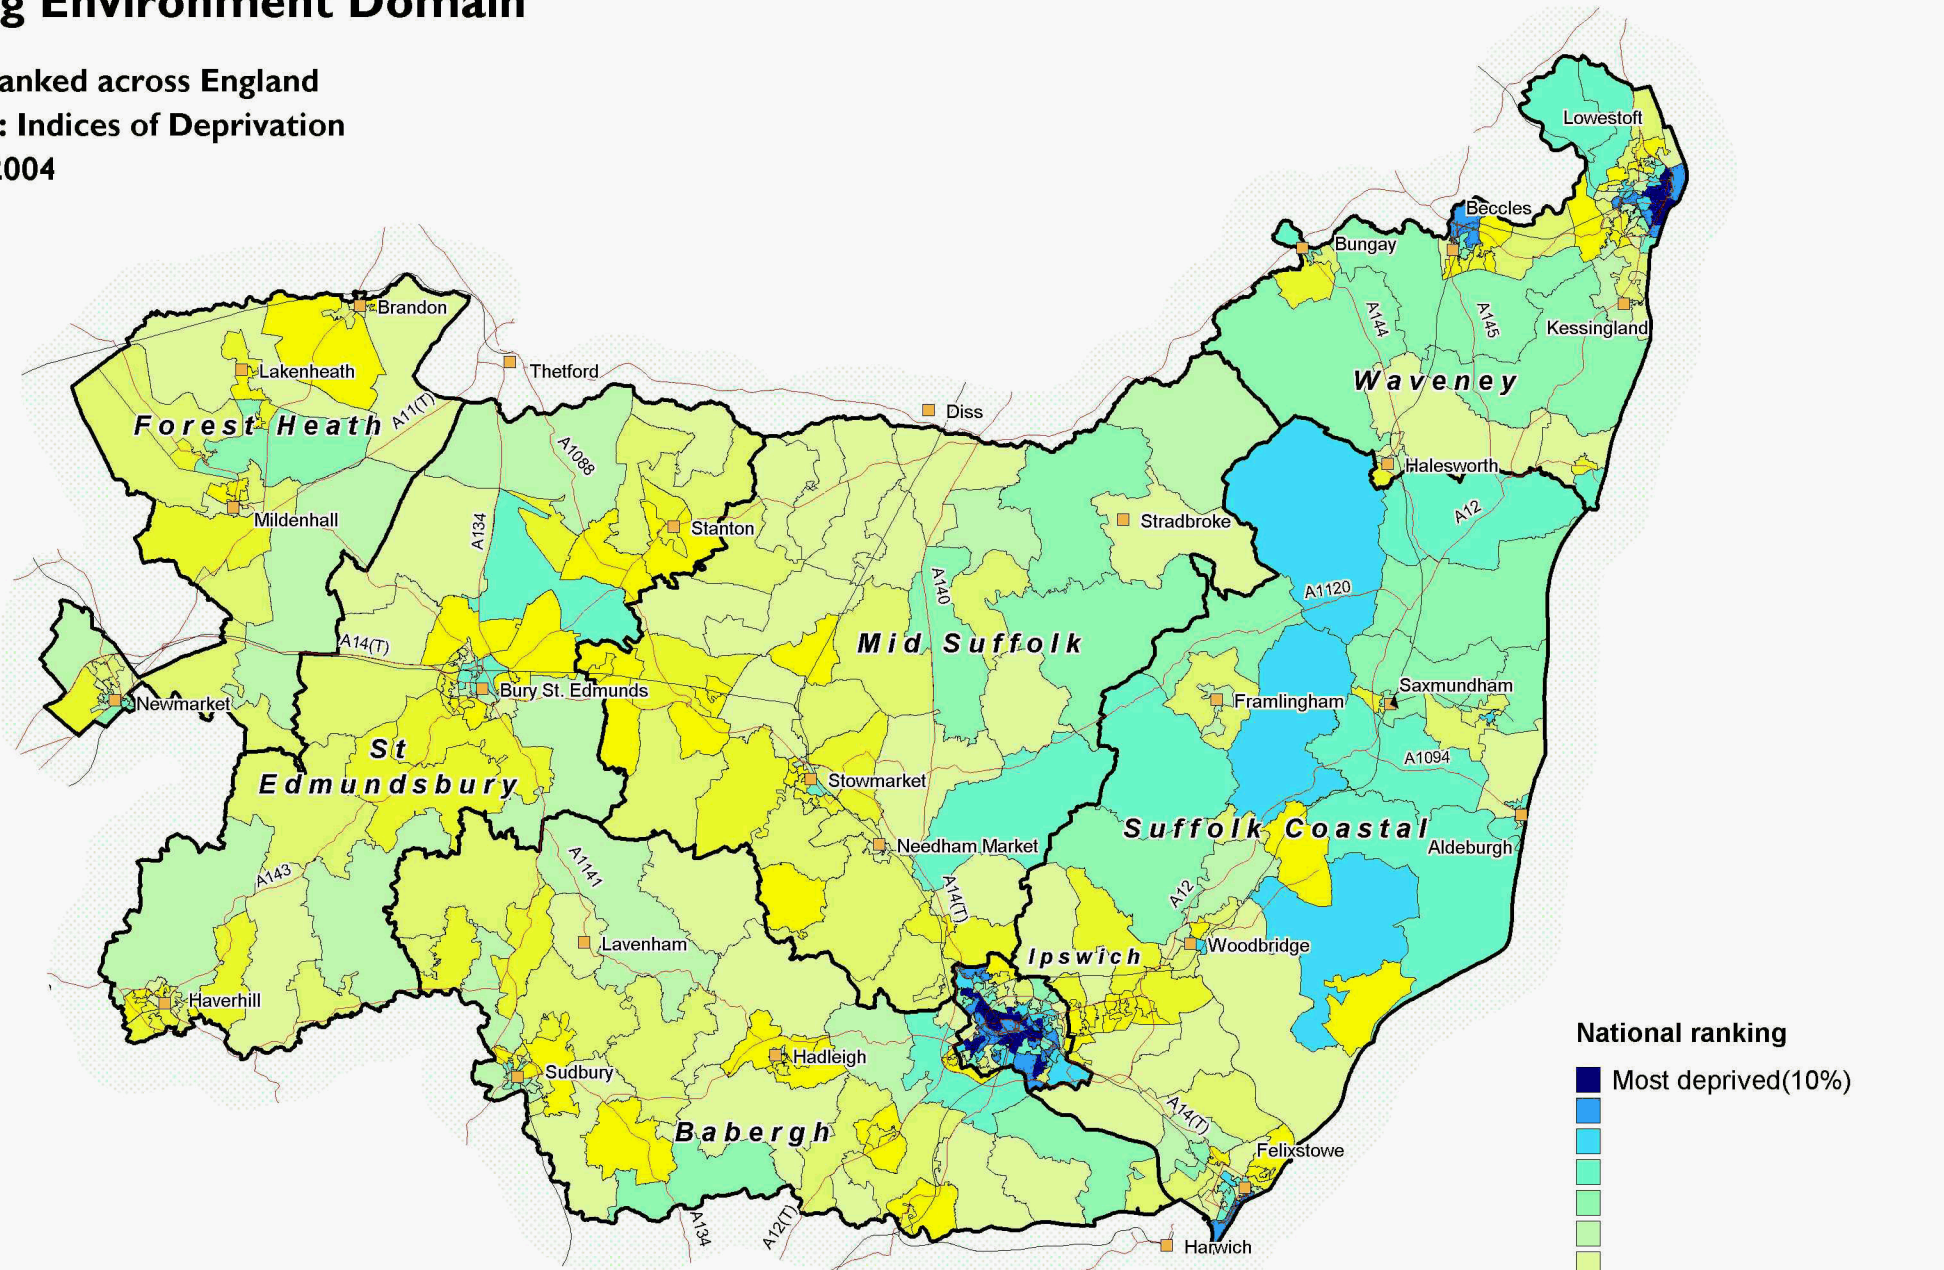

Living Environment Domain

SOA ranked across England

Source: Indices of Deprivation

Date: 2004

SOA are Output Areas, a statistical geography developed for the Census
 Source: Office of deputy Prime Minister. Crown copyright.
 Suffolk County Council Licence 100023395
 Crown copyright material is reproduced with permission of the controller of HMSO.
 The colours on this map show Suffolk deciles based on the ranking of areas across England
 Produced by Oxford Consultants for Social Inclusion, www.oci.co.uk , November 2007