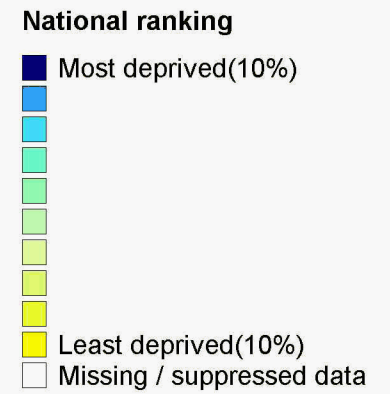

Living Environment Domain

SOA ranked across England

Source: Indices of Deprivation

Date: 2004

SOA are Output Areas, a statistical geography developed for the Census
 Source: Office of deputy Prime Minister. Crown copyright.
 Suffolk County Council Licence 100023395
 Crown copyright material is reproduced with permission of the controller of HMSO.
 The colours on this map show Suffolk deciles based on the ranking of areas across England
 Produced by Oxford Consultants for Social Inclusion, www.oci.co.uk , November 2007