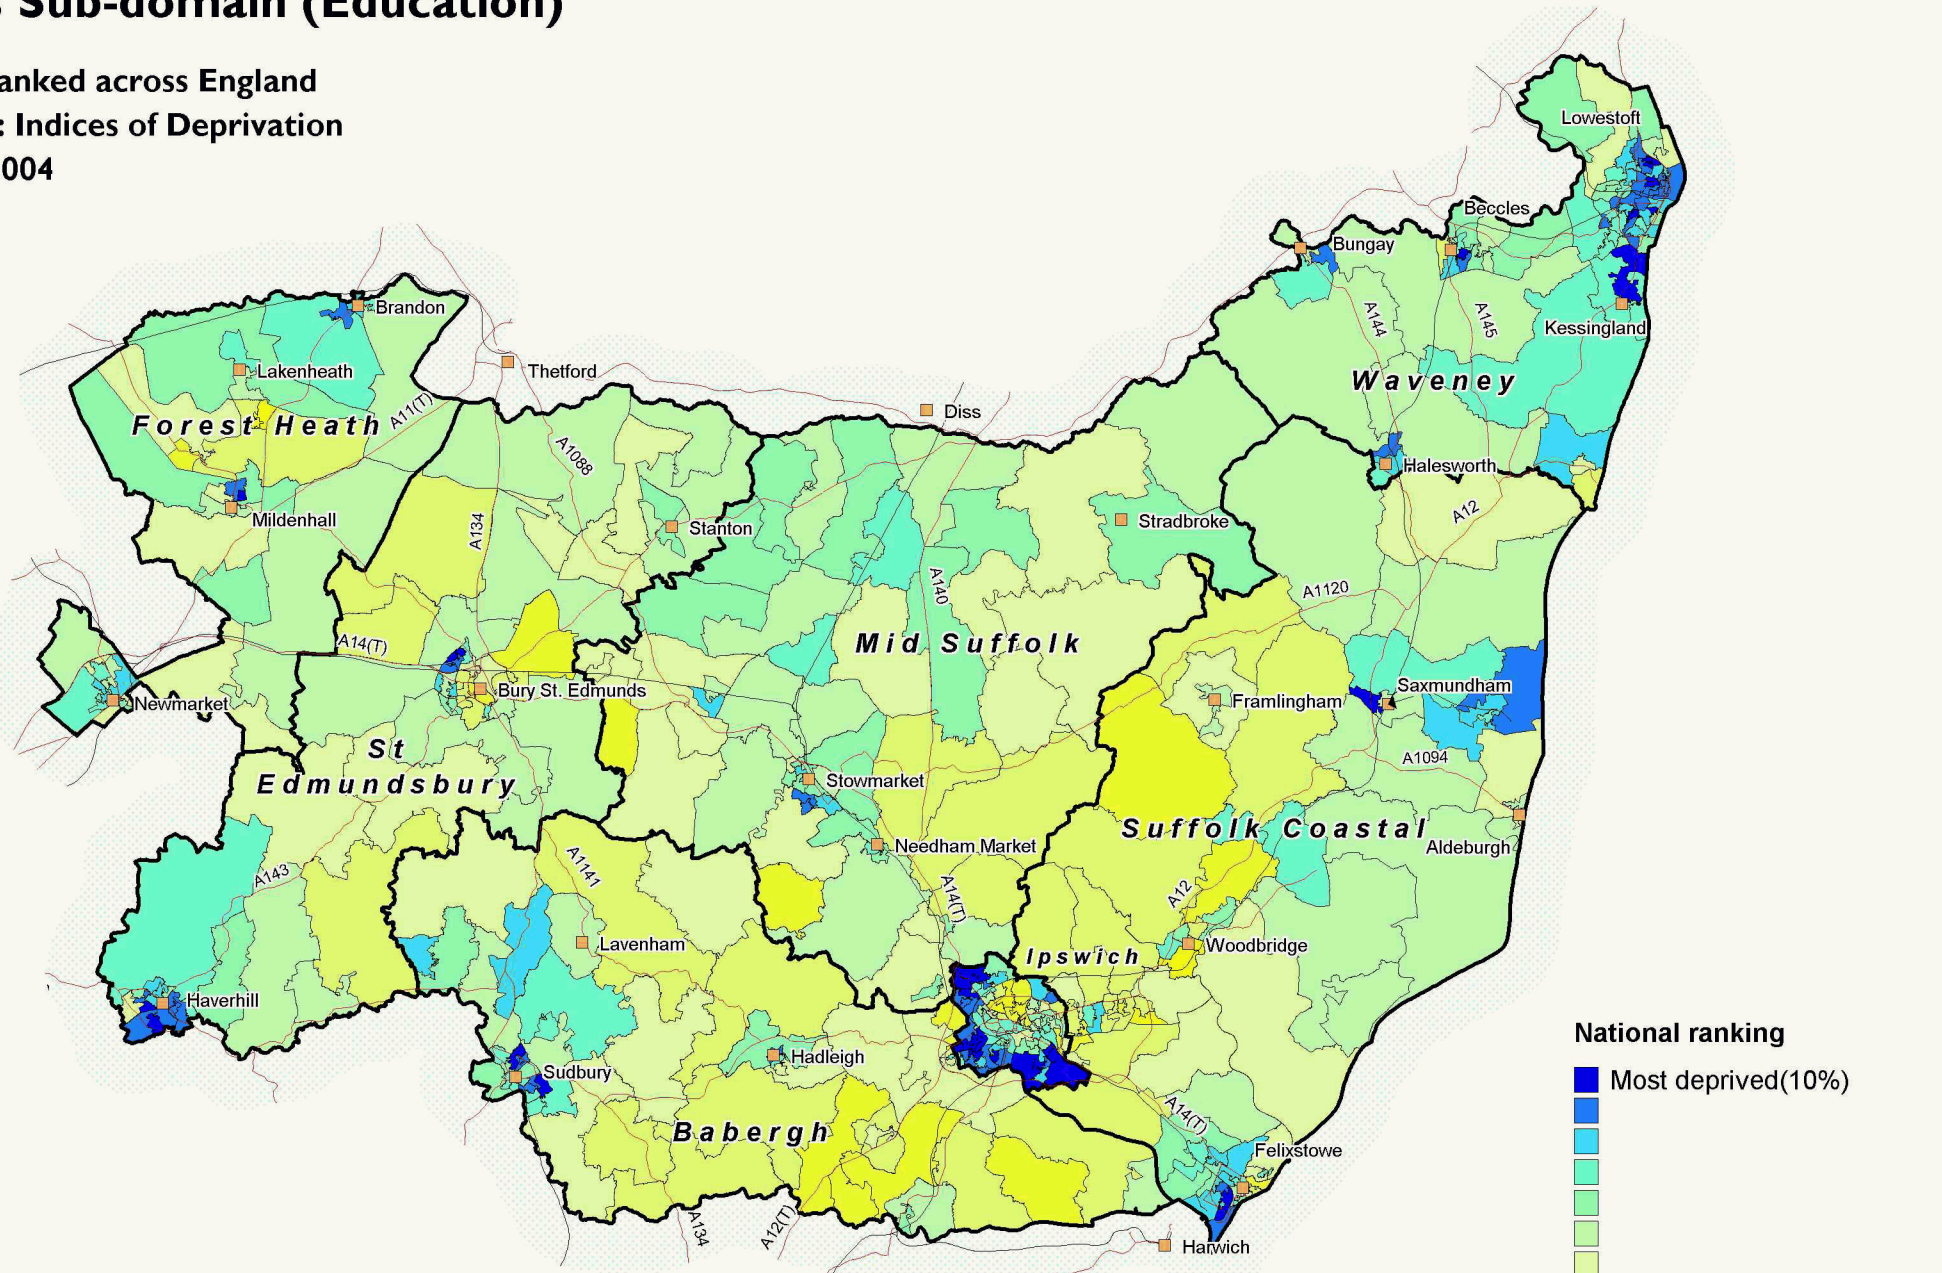

Skills Sub-domain (Education)

SOA ranked across England

Source: Indices of Deprivation

Date: 2004

SOA are Output Areas, a statistical geography developed for the Census

Source: Office of deputy Prime Minister. Crown copyright.

Suffolk County Council Licence 100023395

Crown copyright material is reproduced with permission of the controller of HMSO.

The colours on this map show Suffolk deciles based on the ranking of areas across England