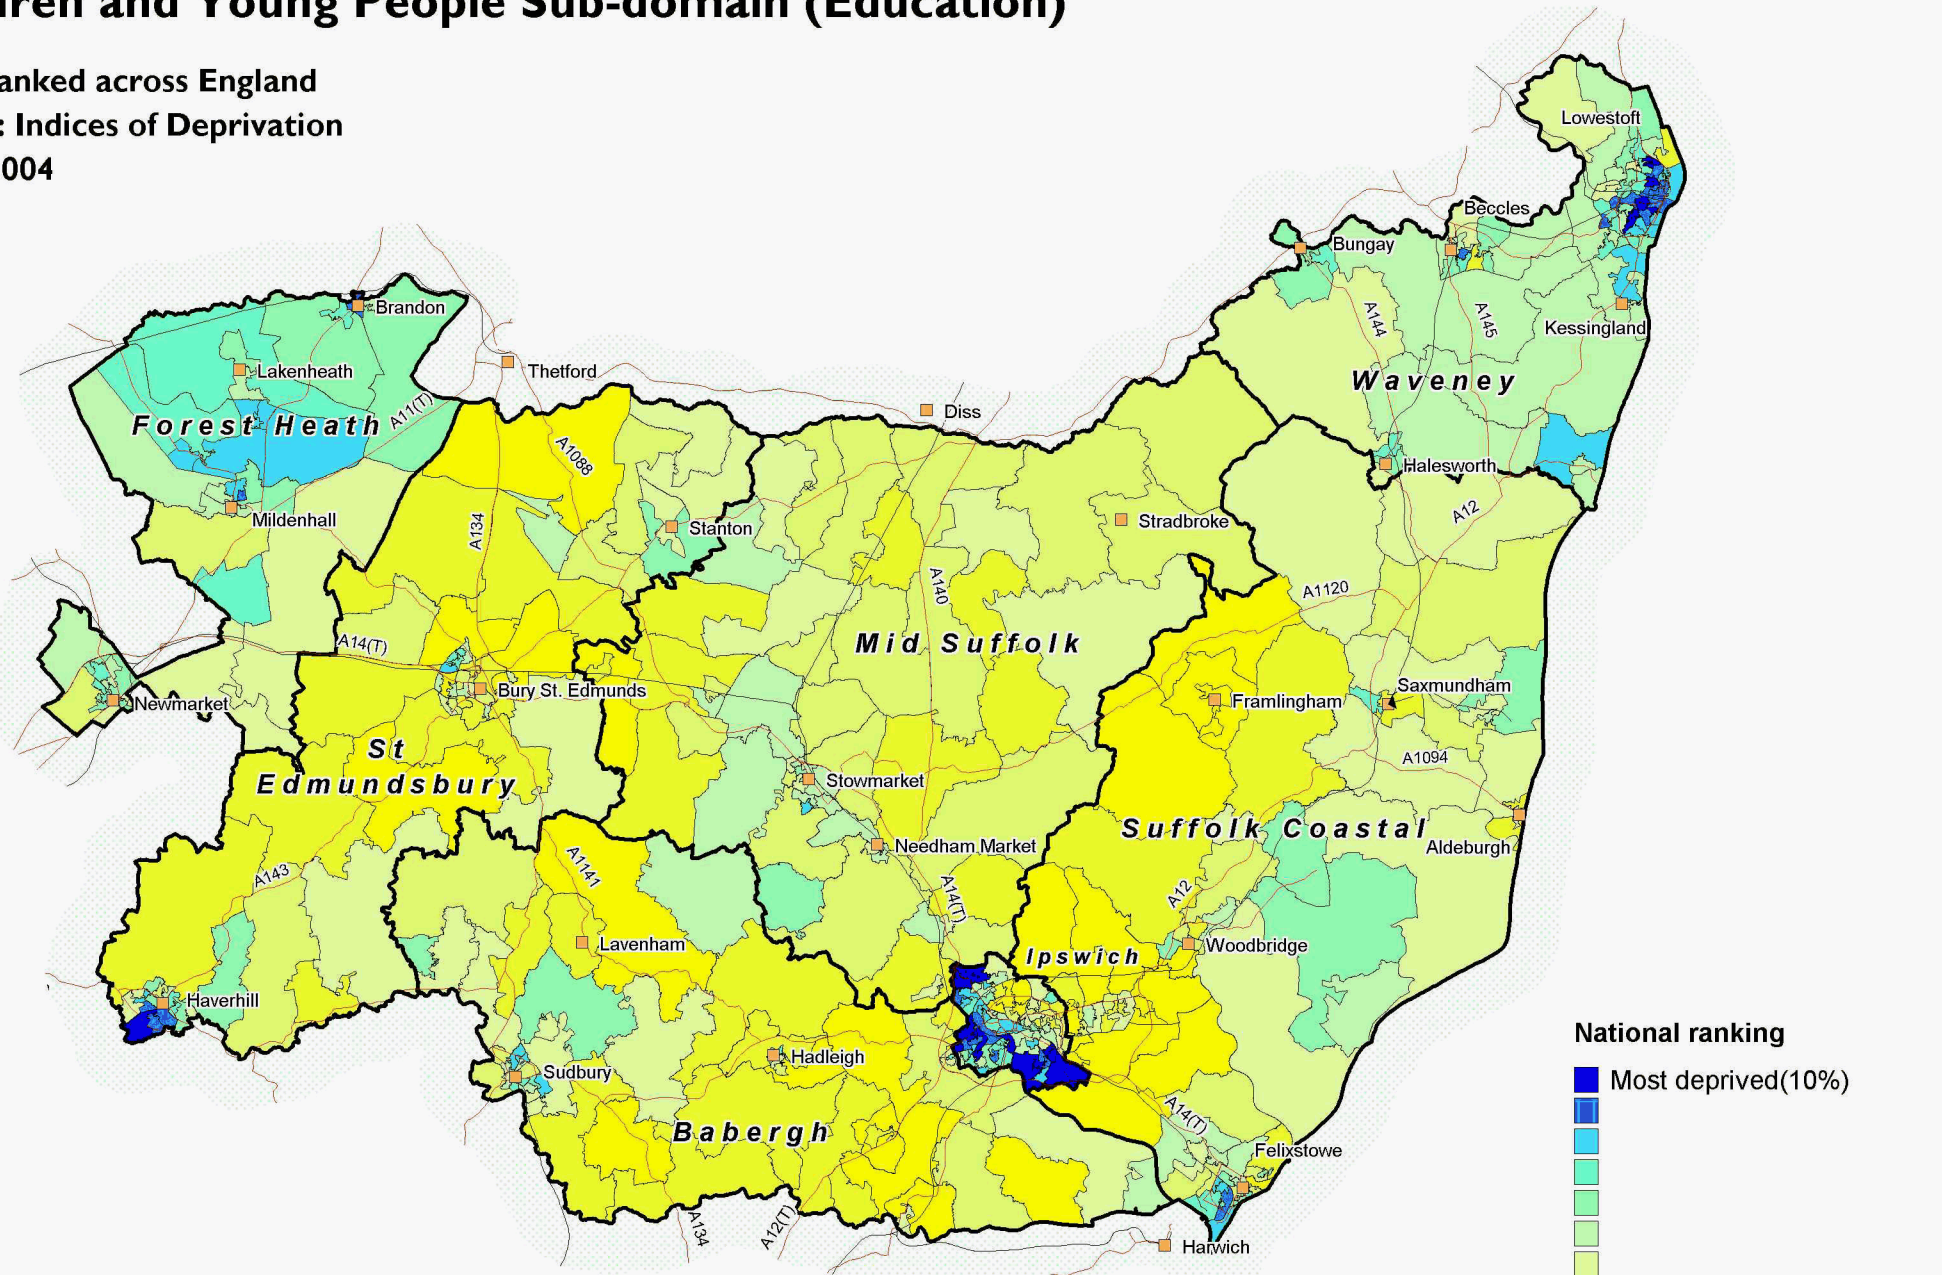

Children and Young People Sub-domain (Education)

SOA ranked across England

Source: Indices of Deprivation

Date: 2004

SOA are Output Areas, a statistical geography developed for the Census

Source: Office of deputy Prime Minister. Crown copyright.

Suffolk County Council Licence 100023395

Crown copyright material is reproduced with permission of the controller of HMSO.

The colours on this map show Suffolk deciles based on the ranking of areas across England