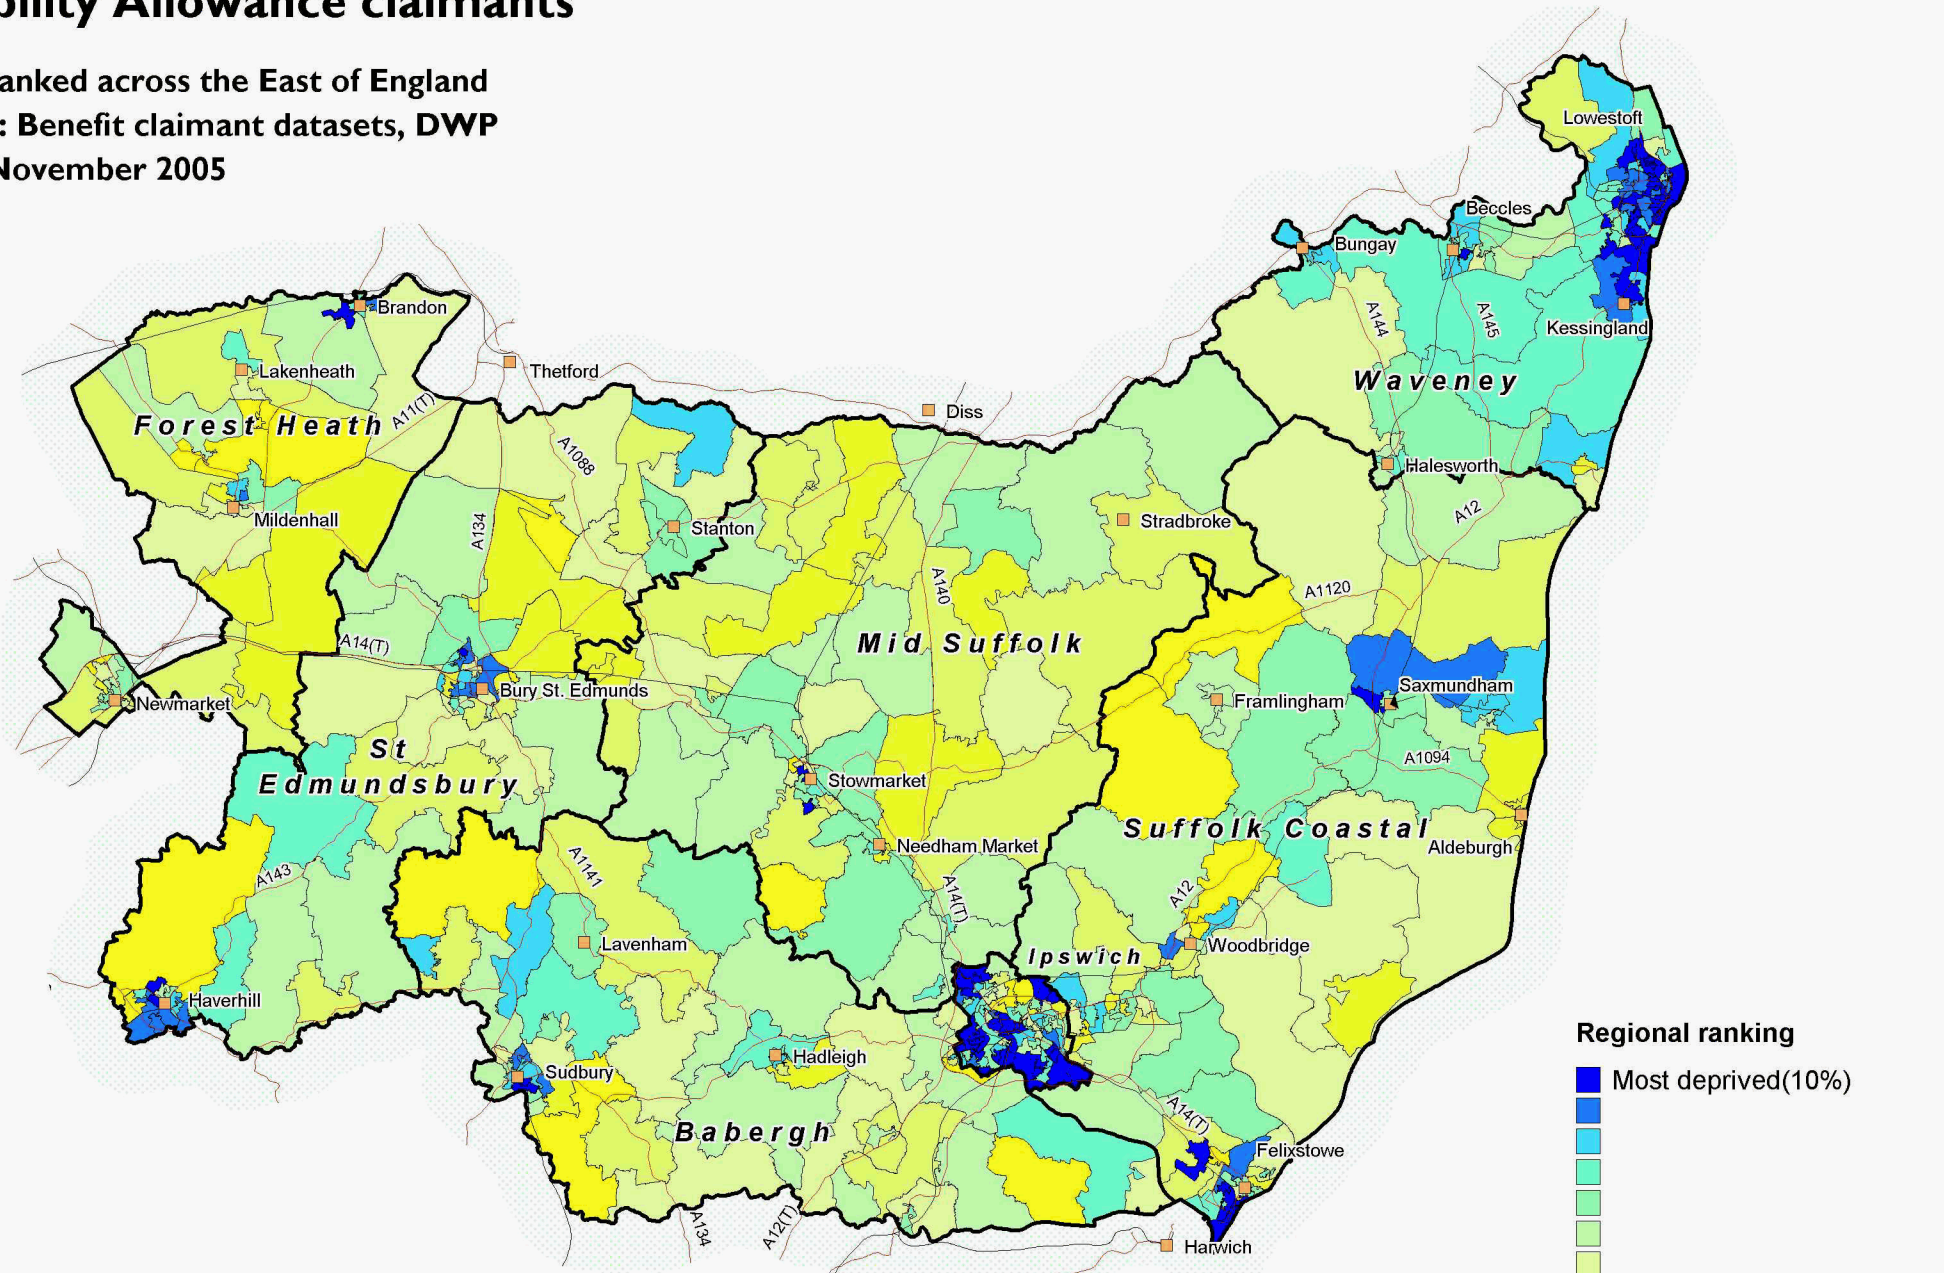

Disability Allowance claimants

SOA ranked across the East of England

Source: Benefit claimant datasets, DWP

Date: November 2005

SOA are Output Areas, a statistical geography developed for the Census

Source: Department of Work and Pensions. Crown Copyright.

Suffolk County Council Licence 100023395

Crown copyright material is reproduced with permission of the controller of HMSO.

The colours on this map show Suffolk deciles based on the ranking of areas across the East