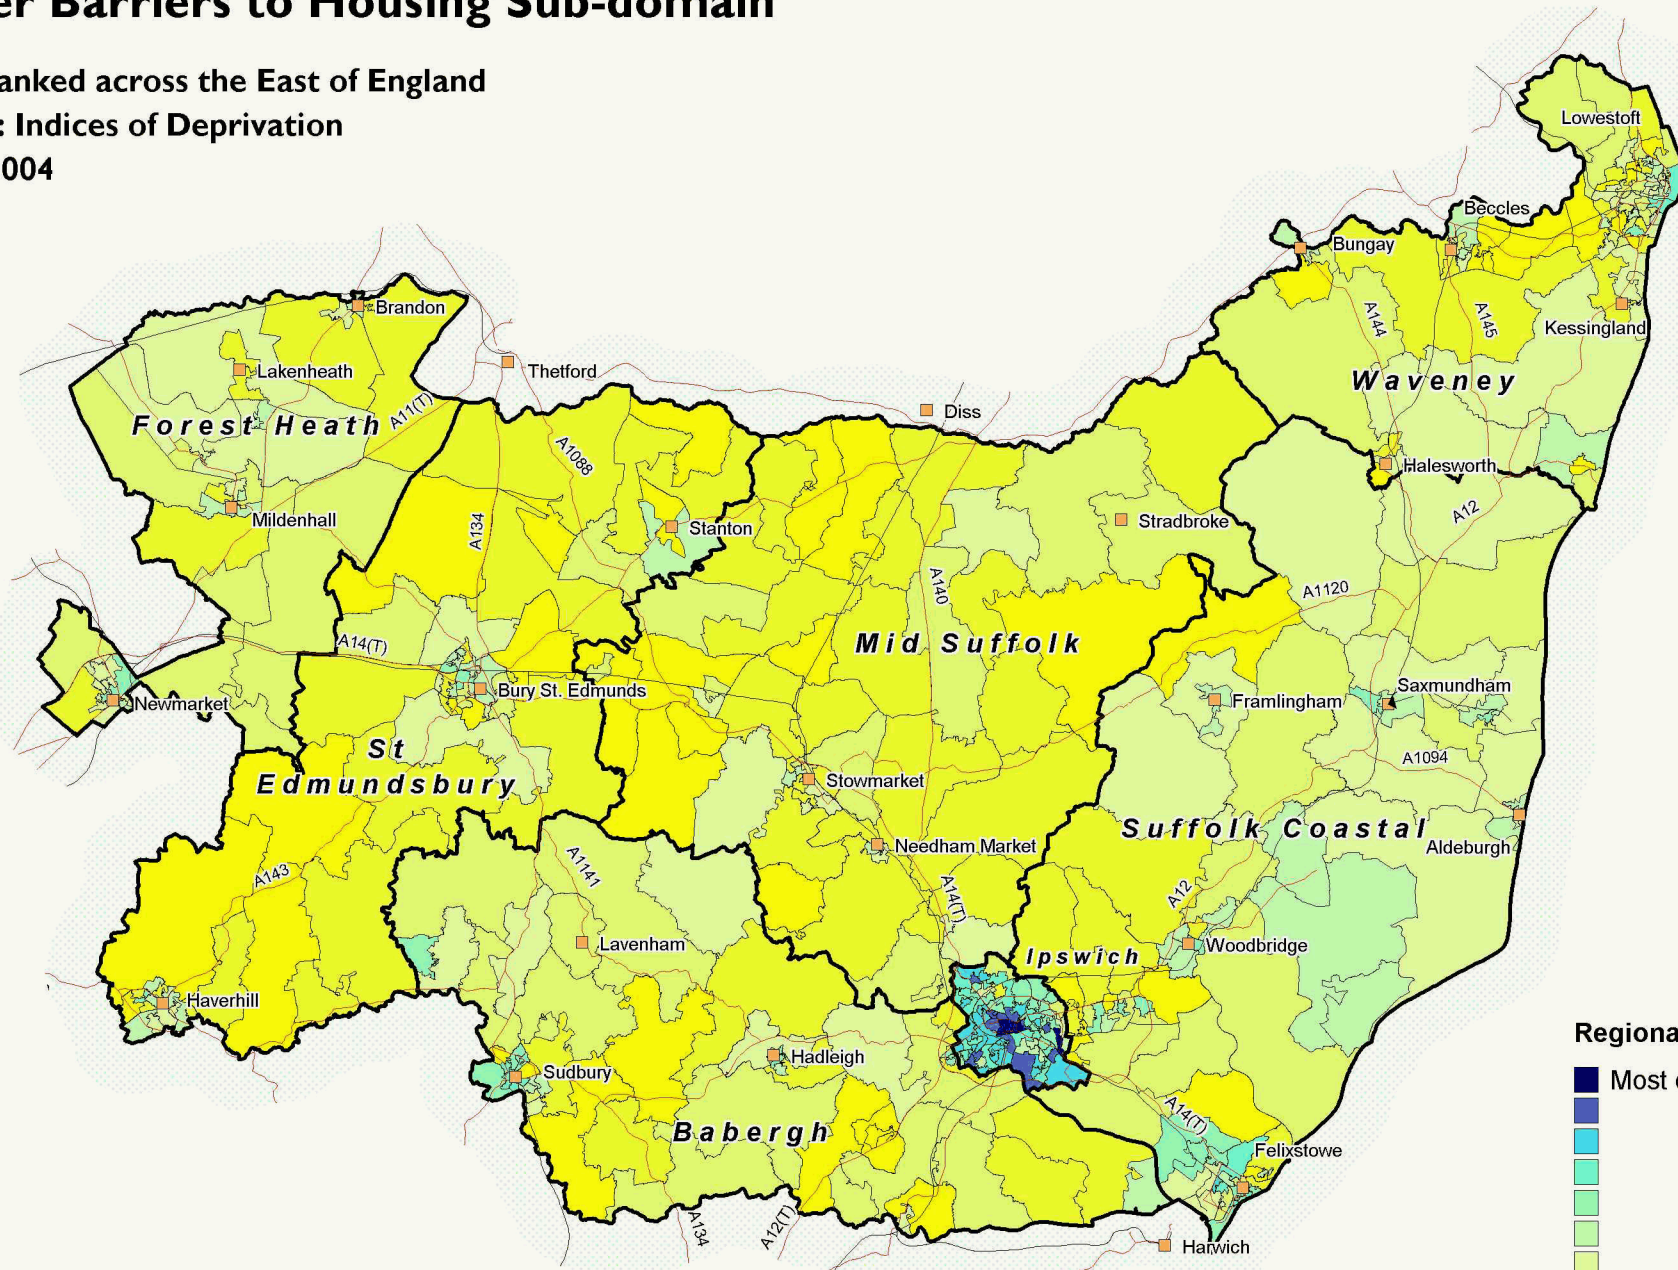

Wider Barriers to Housing Sub-domain

SOA ranked across the East of England

Source: Indices of Deprivation

Date: 2004

Regional ranking

SOA are Output Areas, a statistical geography developed for the Census

Source: Office of deputy Prime Minister. Crown copyright.

Suffolk County Council Licence 100023395

Crown copyright material is reproduced with permission of the controller of HMSO.

The colours on this map show Suffolk deciles based on the ranking of areas across the East