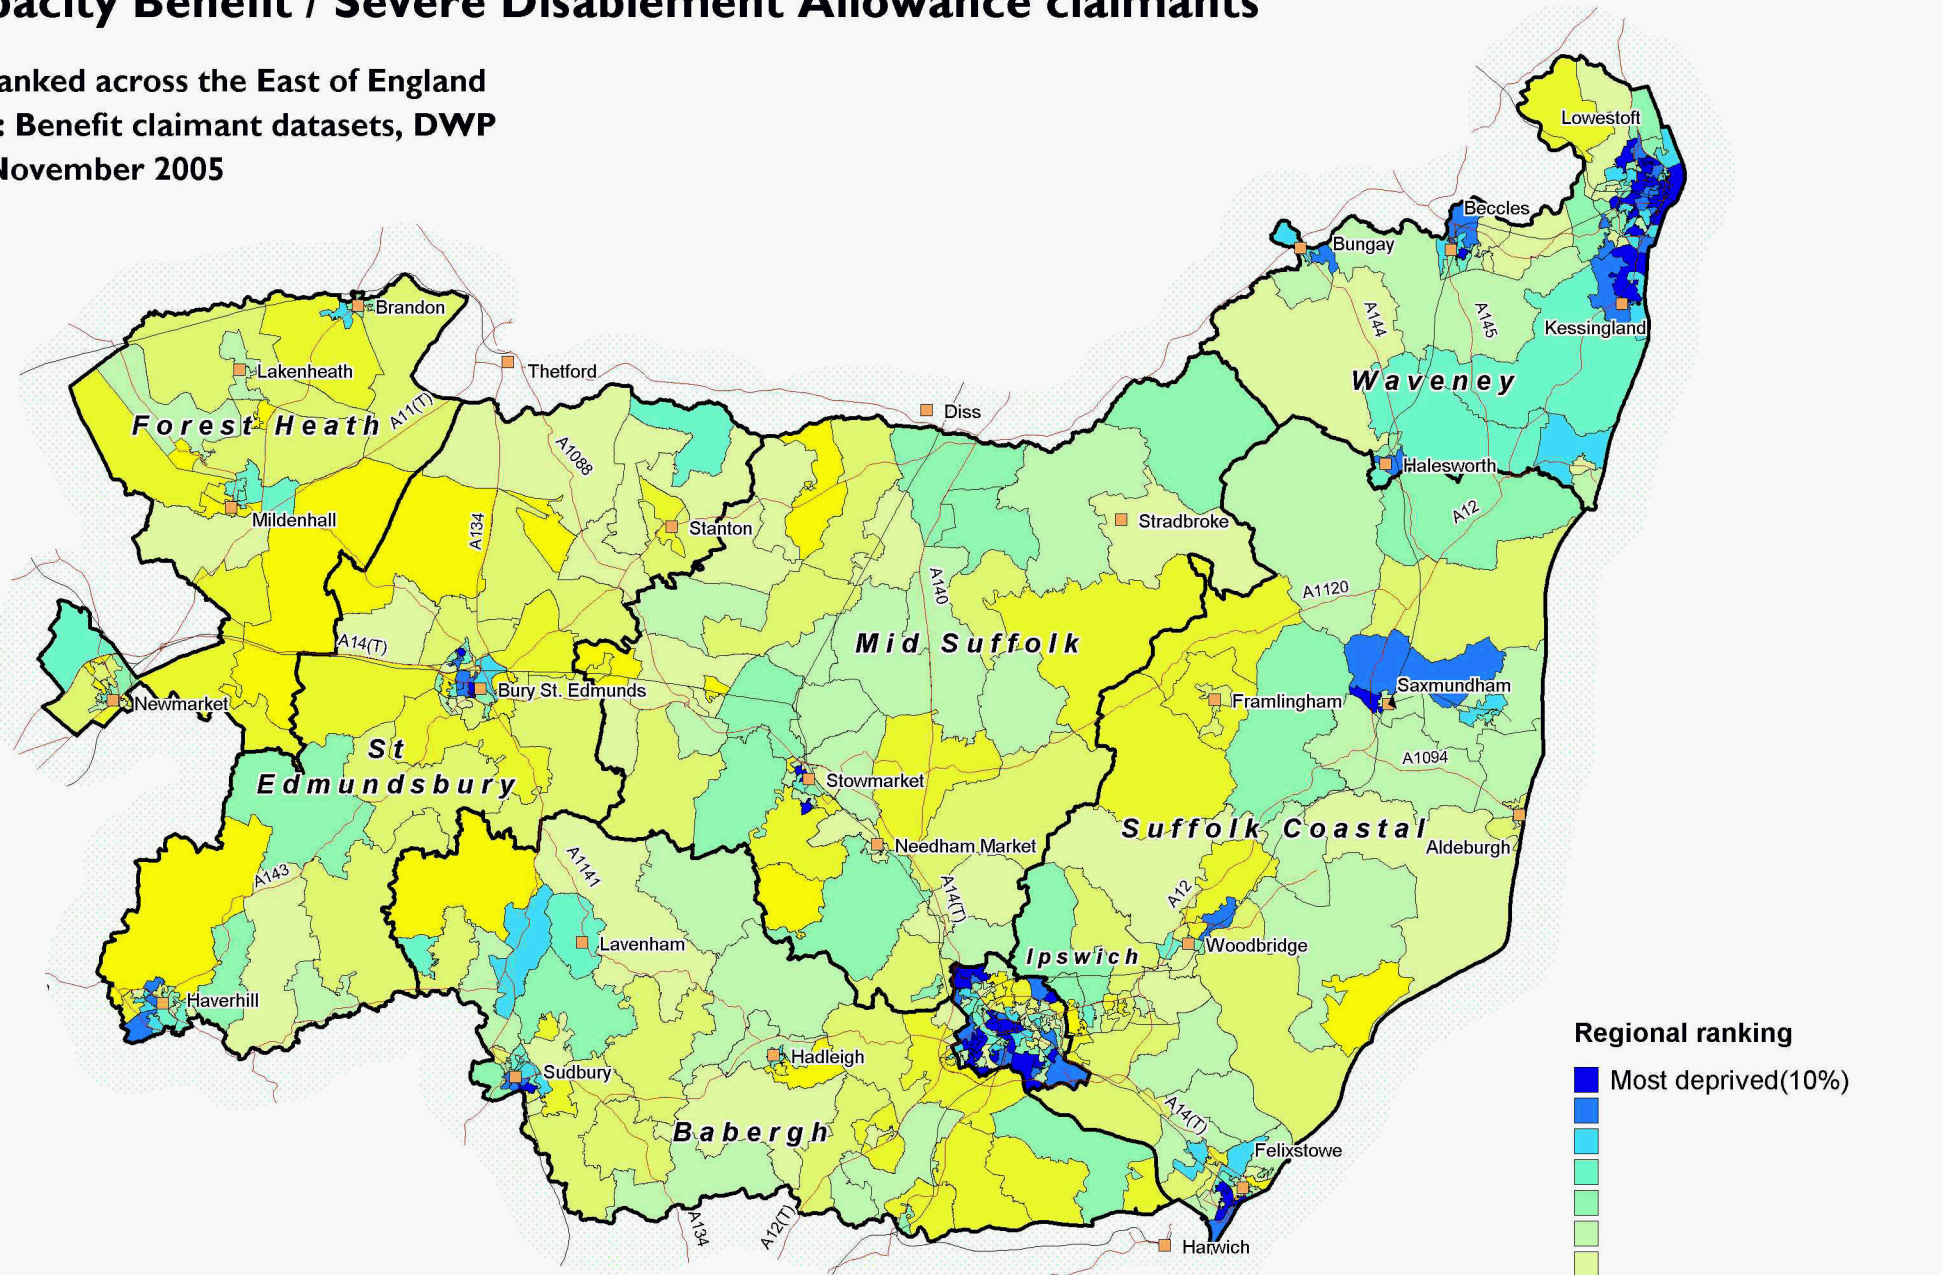

Incapacity Benefit / Severe Disablement Allowance claimants

SOA ranked across the East of England
 Source: Benefit claimant datasets, DWP
 Date: November 2005

SOA are Output Areas, a statistical geography developed for the Census
 Source: Department of Work and Pensions. Crown Copyright.
 Suffolk County Council Licence 100023395
 Crown copyright material is reproduced with permission of the controller of HMSO.
 The colours on this map show Suffolk deciles based on the ranking of areas across the East
 Produced by Oxford Consultants for Social Inclusion, www.oci.co.uk, November 2007