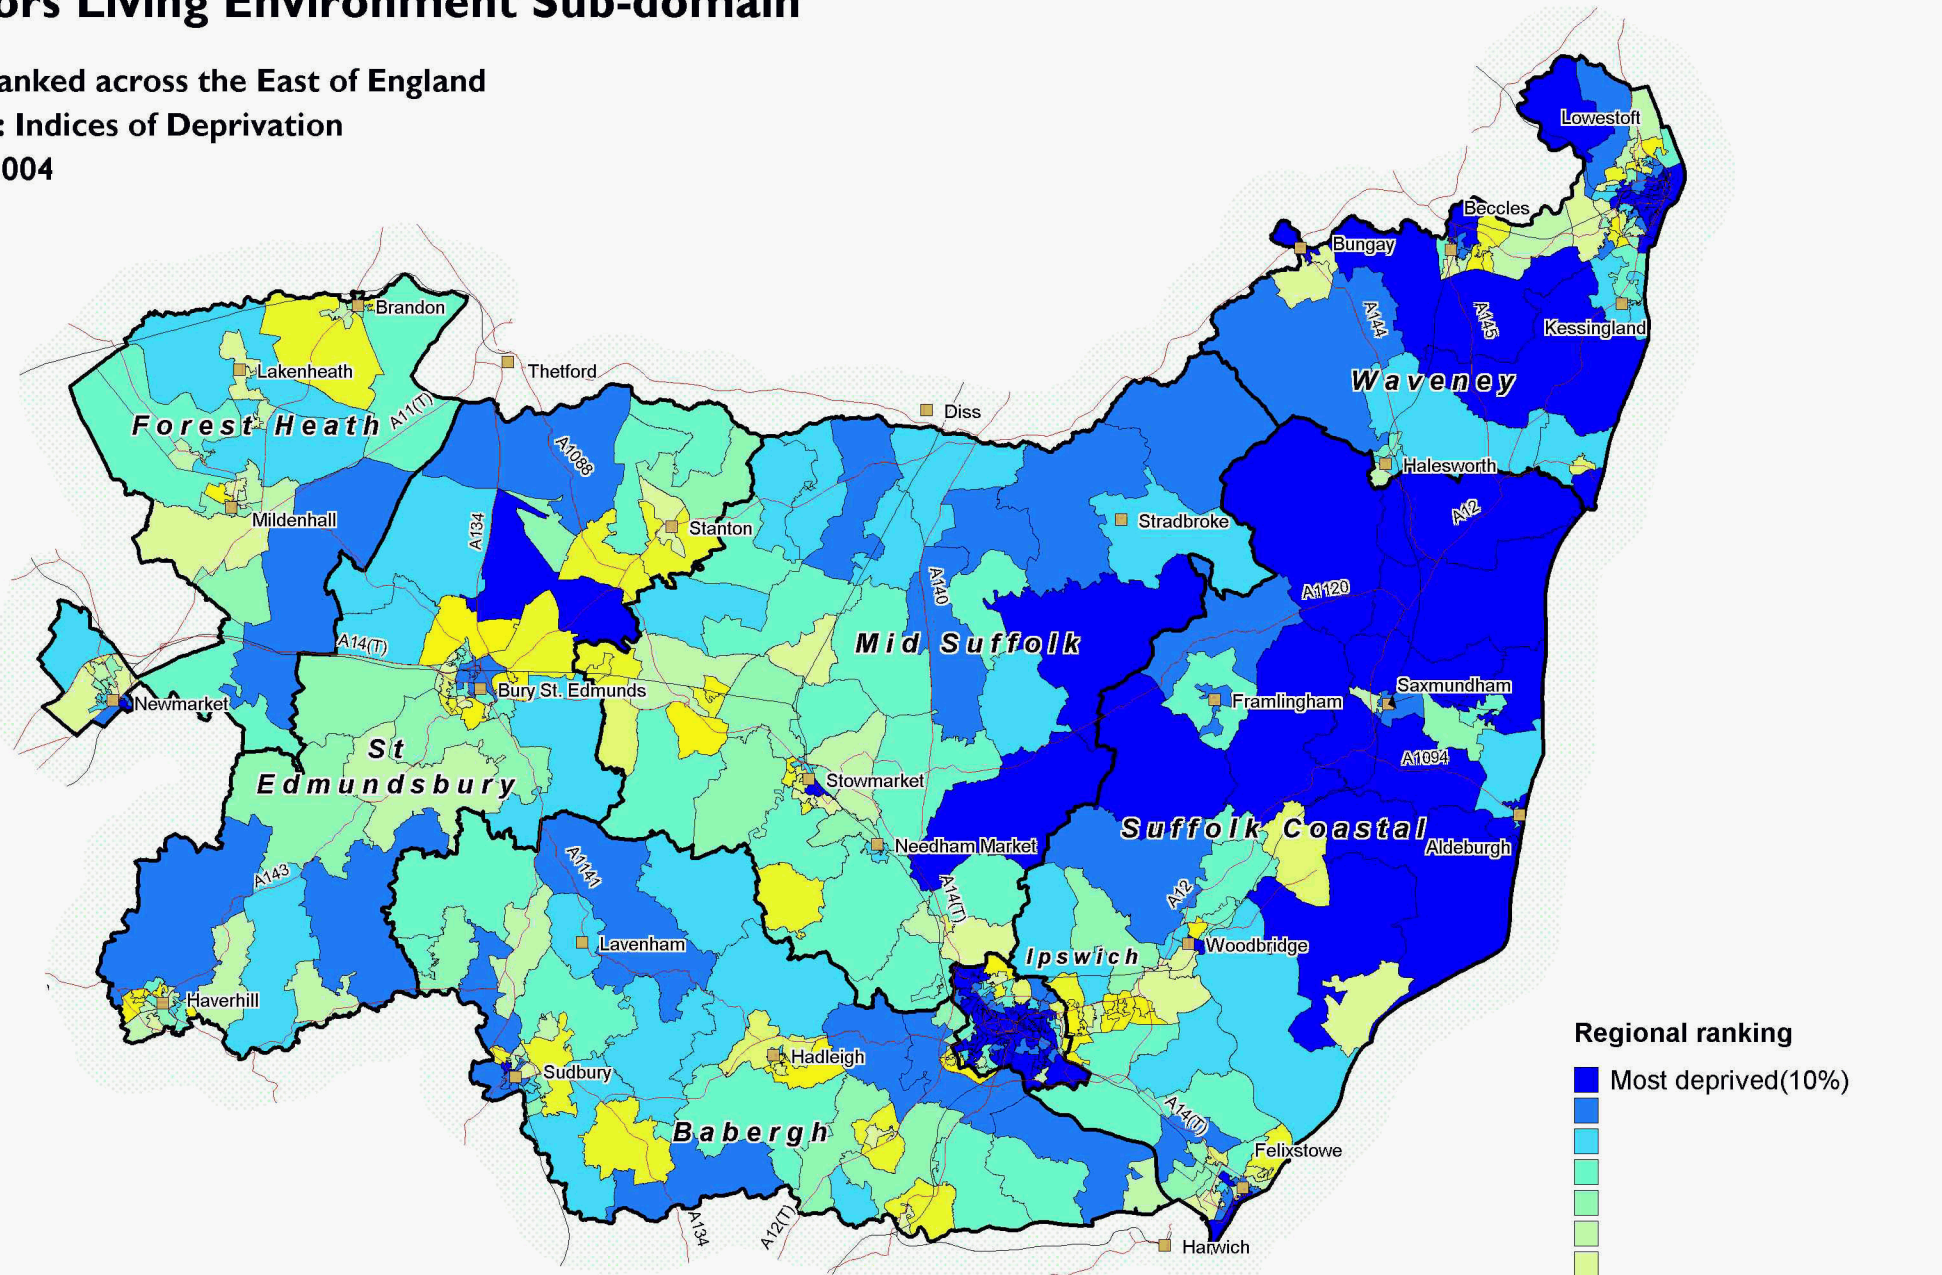

Indoors Living Environment Sub-domain

SOA ranked across the East of England

Source: Indices of Deprivation

Date: 2004

SOA are Output Areas, a statistical geography developed for the Census
 Source: Office of deputy Prime Minister. Crown copyright.
 Suffolk County Council Licence 100023395
 Crown copyright material is reproduced with permission of the controller of HMSO.
 The colours on this map show Suffolk deciles based on the ranking of areas across the East
 Produced by Oxford Consultants for Social Inclusion, www.oci.co.uk, November 2007