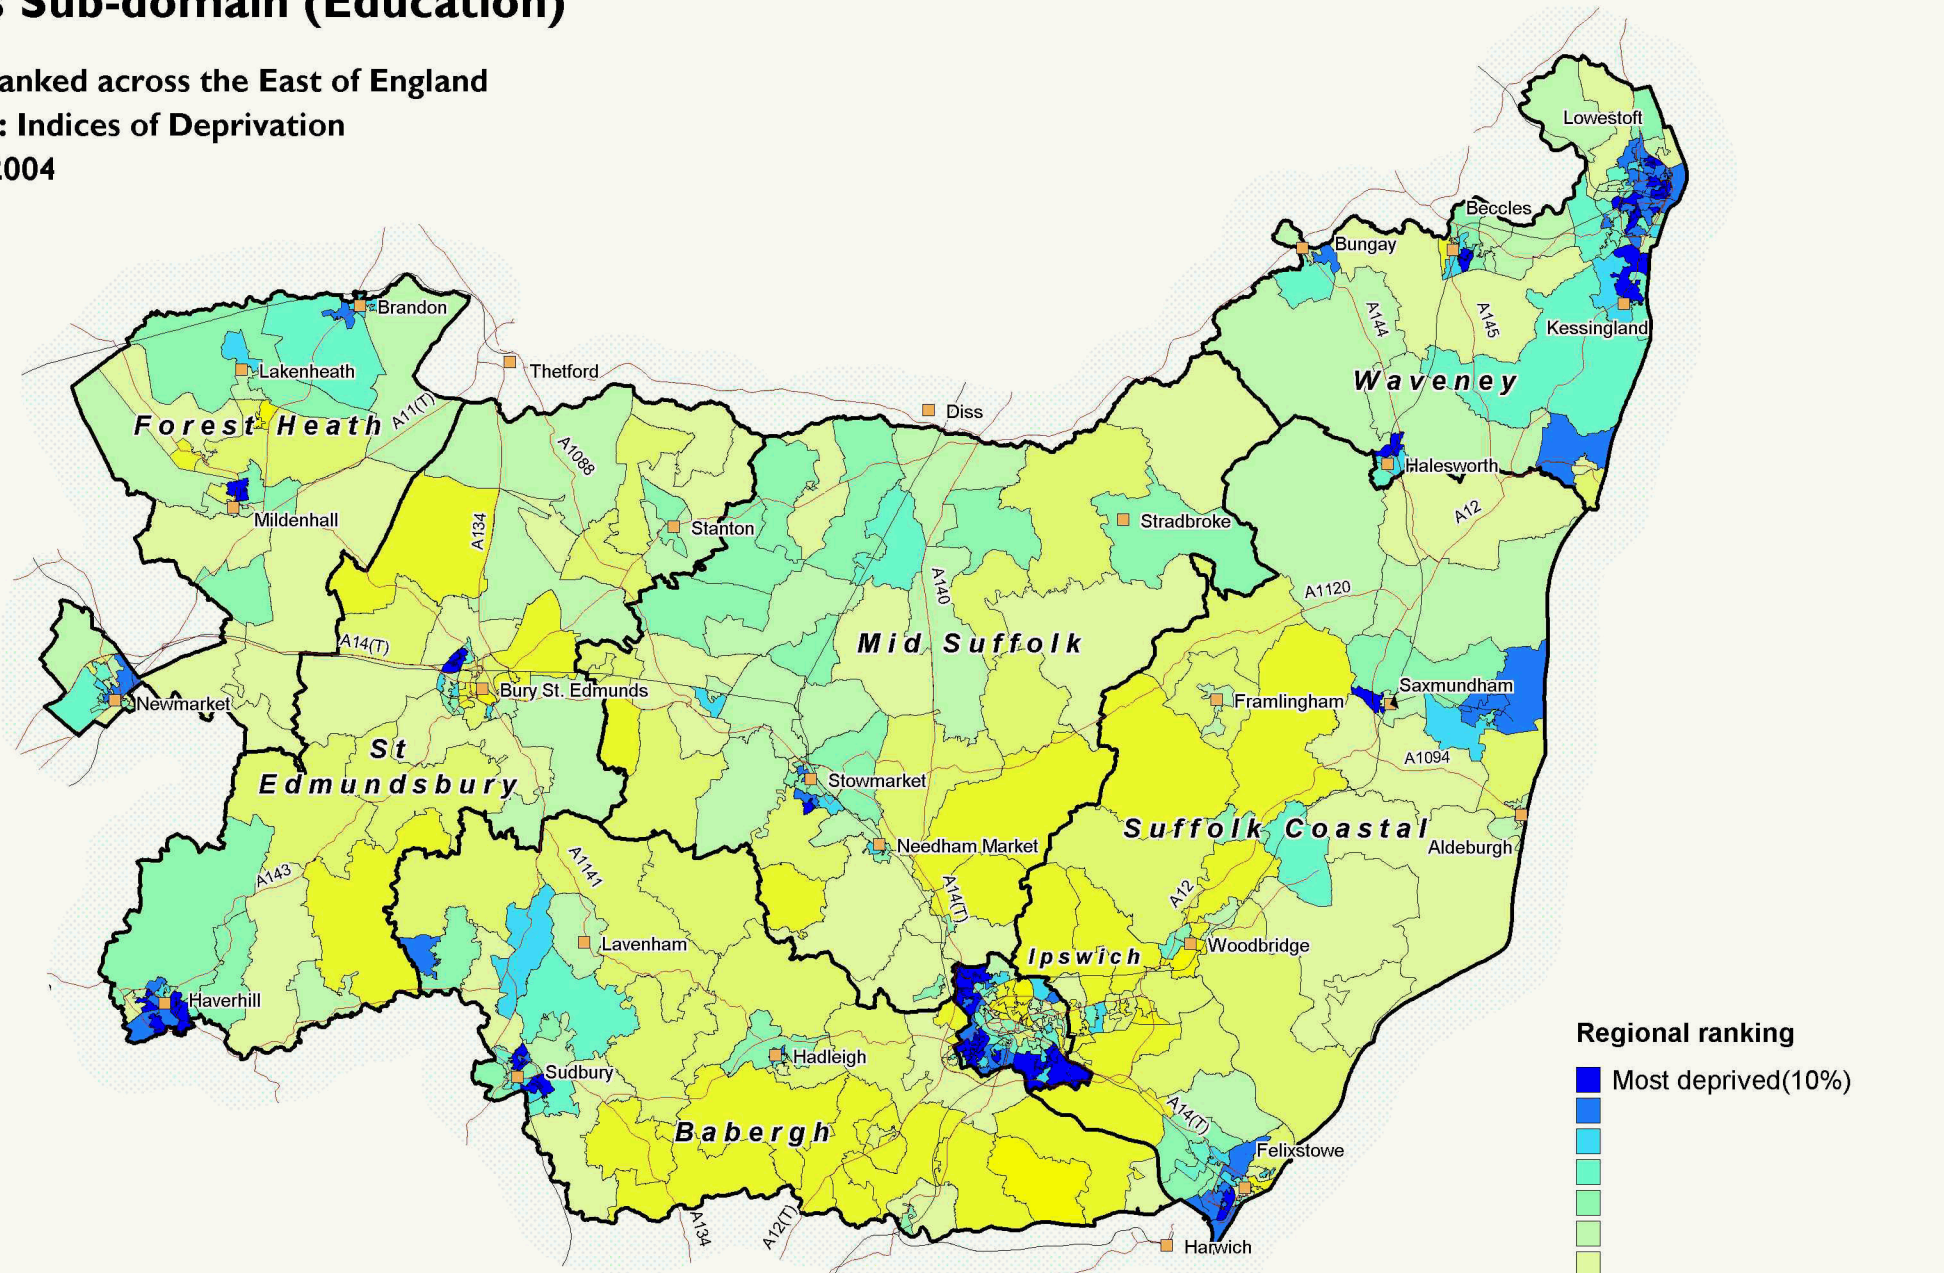

Skills Sub-domain (Education)

SOA ranked across the East of England

Source: Indices of Deprivation

Date: 2004

SOA are Output Areas, a statistical geography developed for the Census
 Source: Office of deputy Prime Minister. Crown copyright.
 Suffolk County Council Licence 100023395
 Crown copyright material is reproduced with permission of the controller of HMSO.
 The colours on this map show Suffolk deciles based on the ranking of areas across the East
 Produced by Oxford Consultants for Social Inclusion, www.oci.co.uk, November 2007