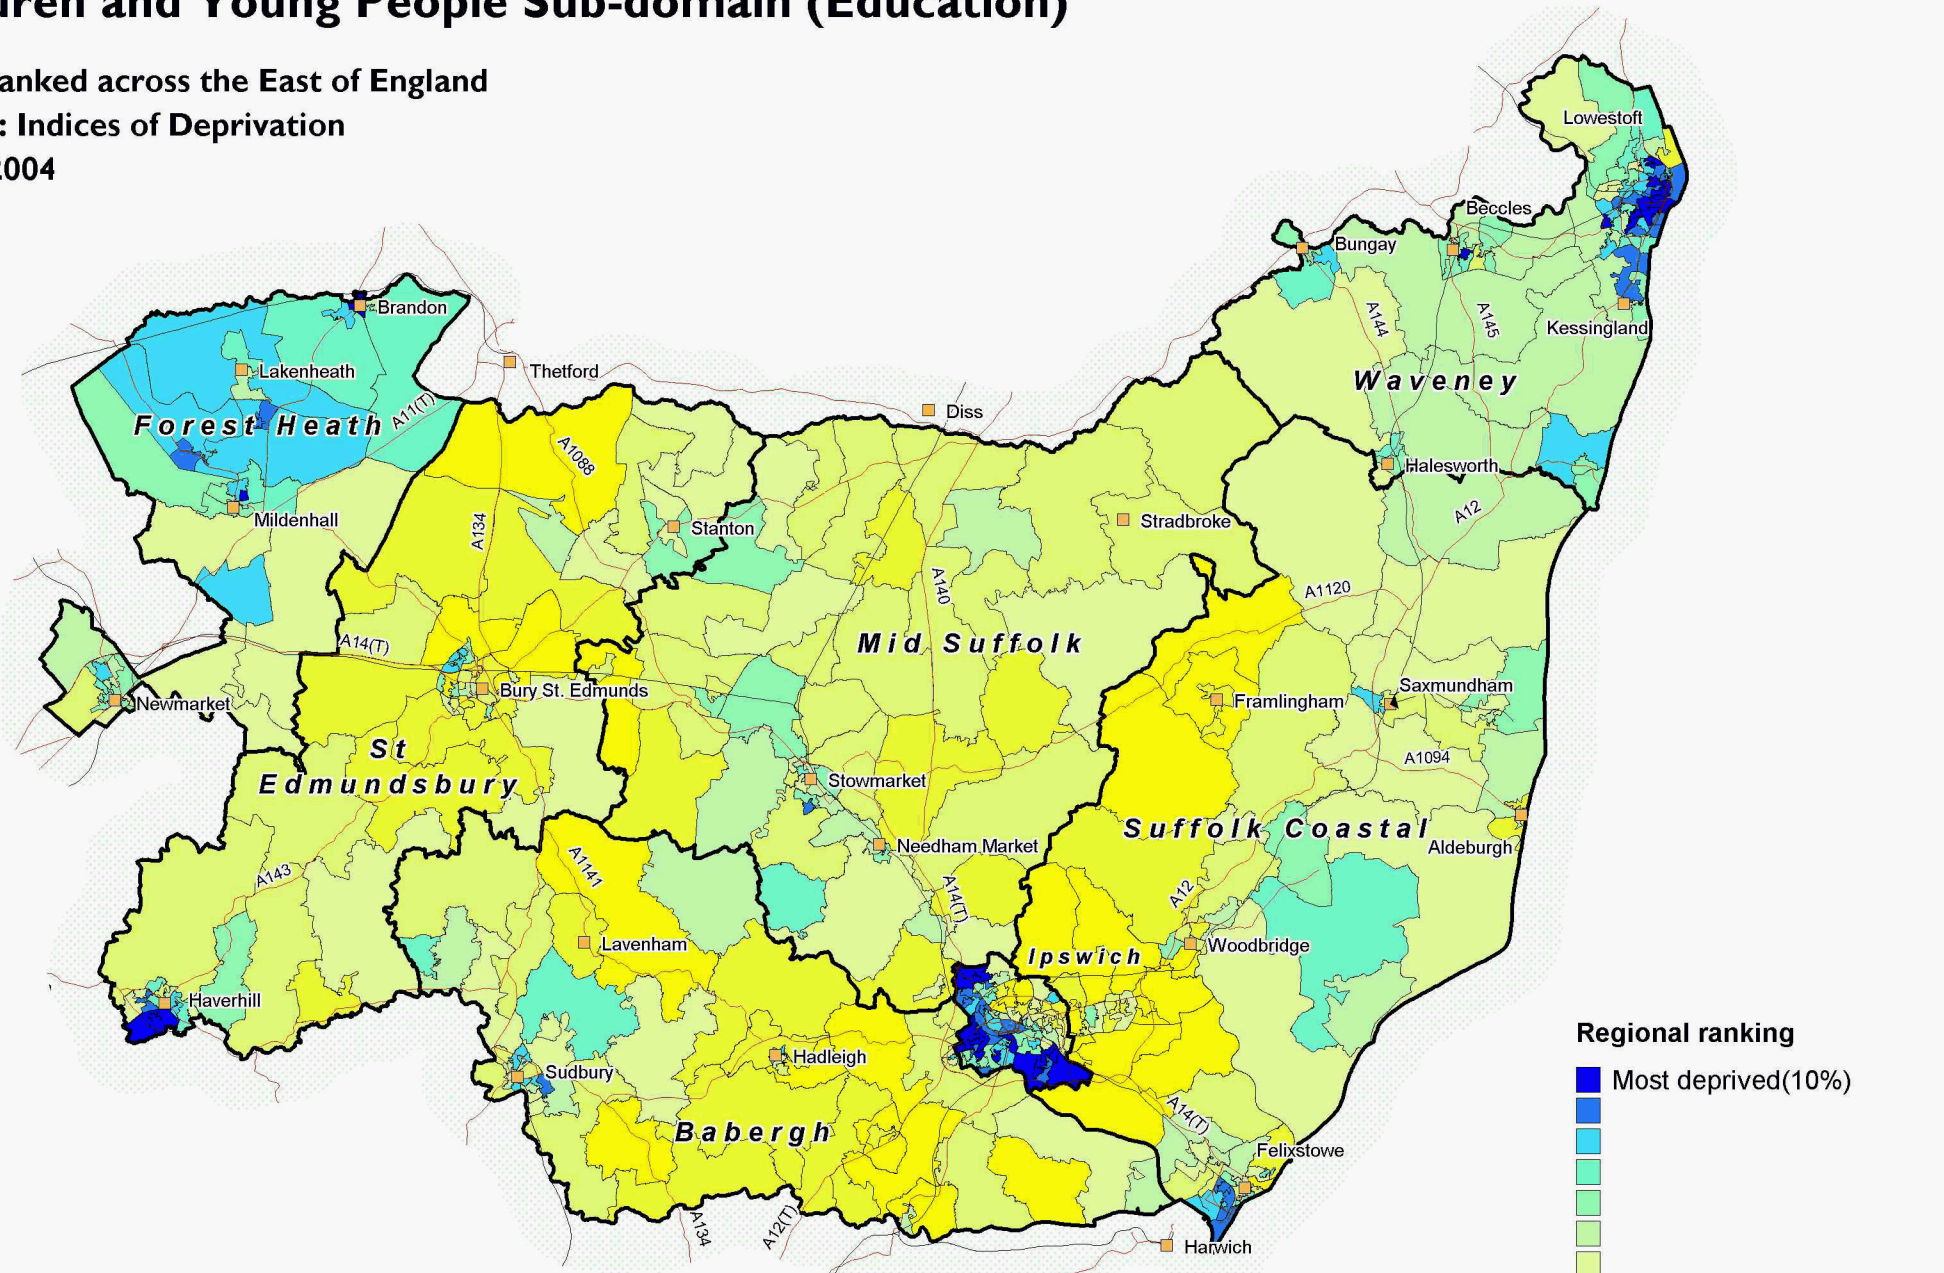

Children and Young People Sub-domain (Education)

SOA ranked across the East of England

Source: Indices of Deprivation

Date: 2004

SOA are Output Areas, a statistical geography developed for the Census

Source: Office of deputy Prime Minister. Crown copyright.

Suffolk County Council Licence 100023395

Crown copyright material is reproduced with permission of the controller of HMSO.

The colours on this map show Suffolk deciles based on the ranking of areas across the East